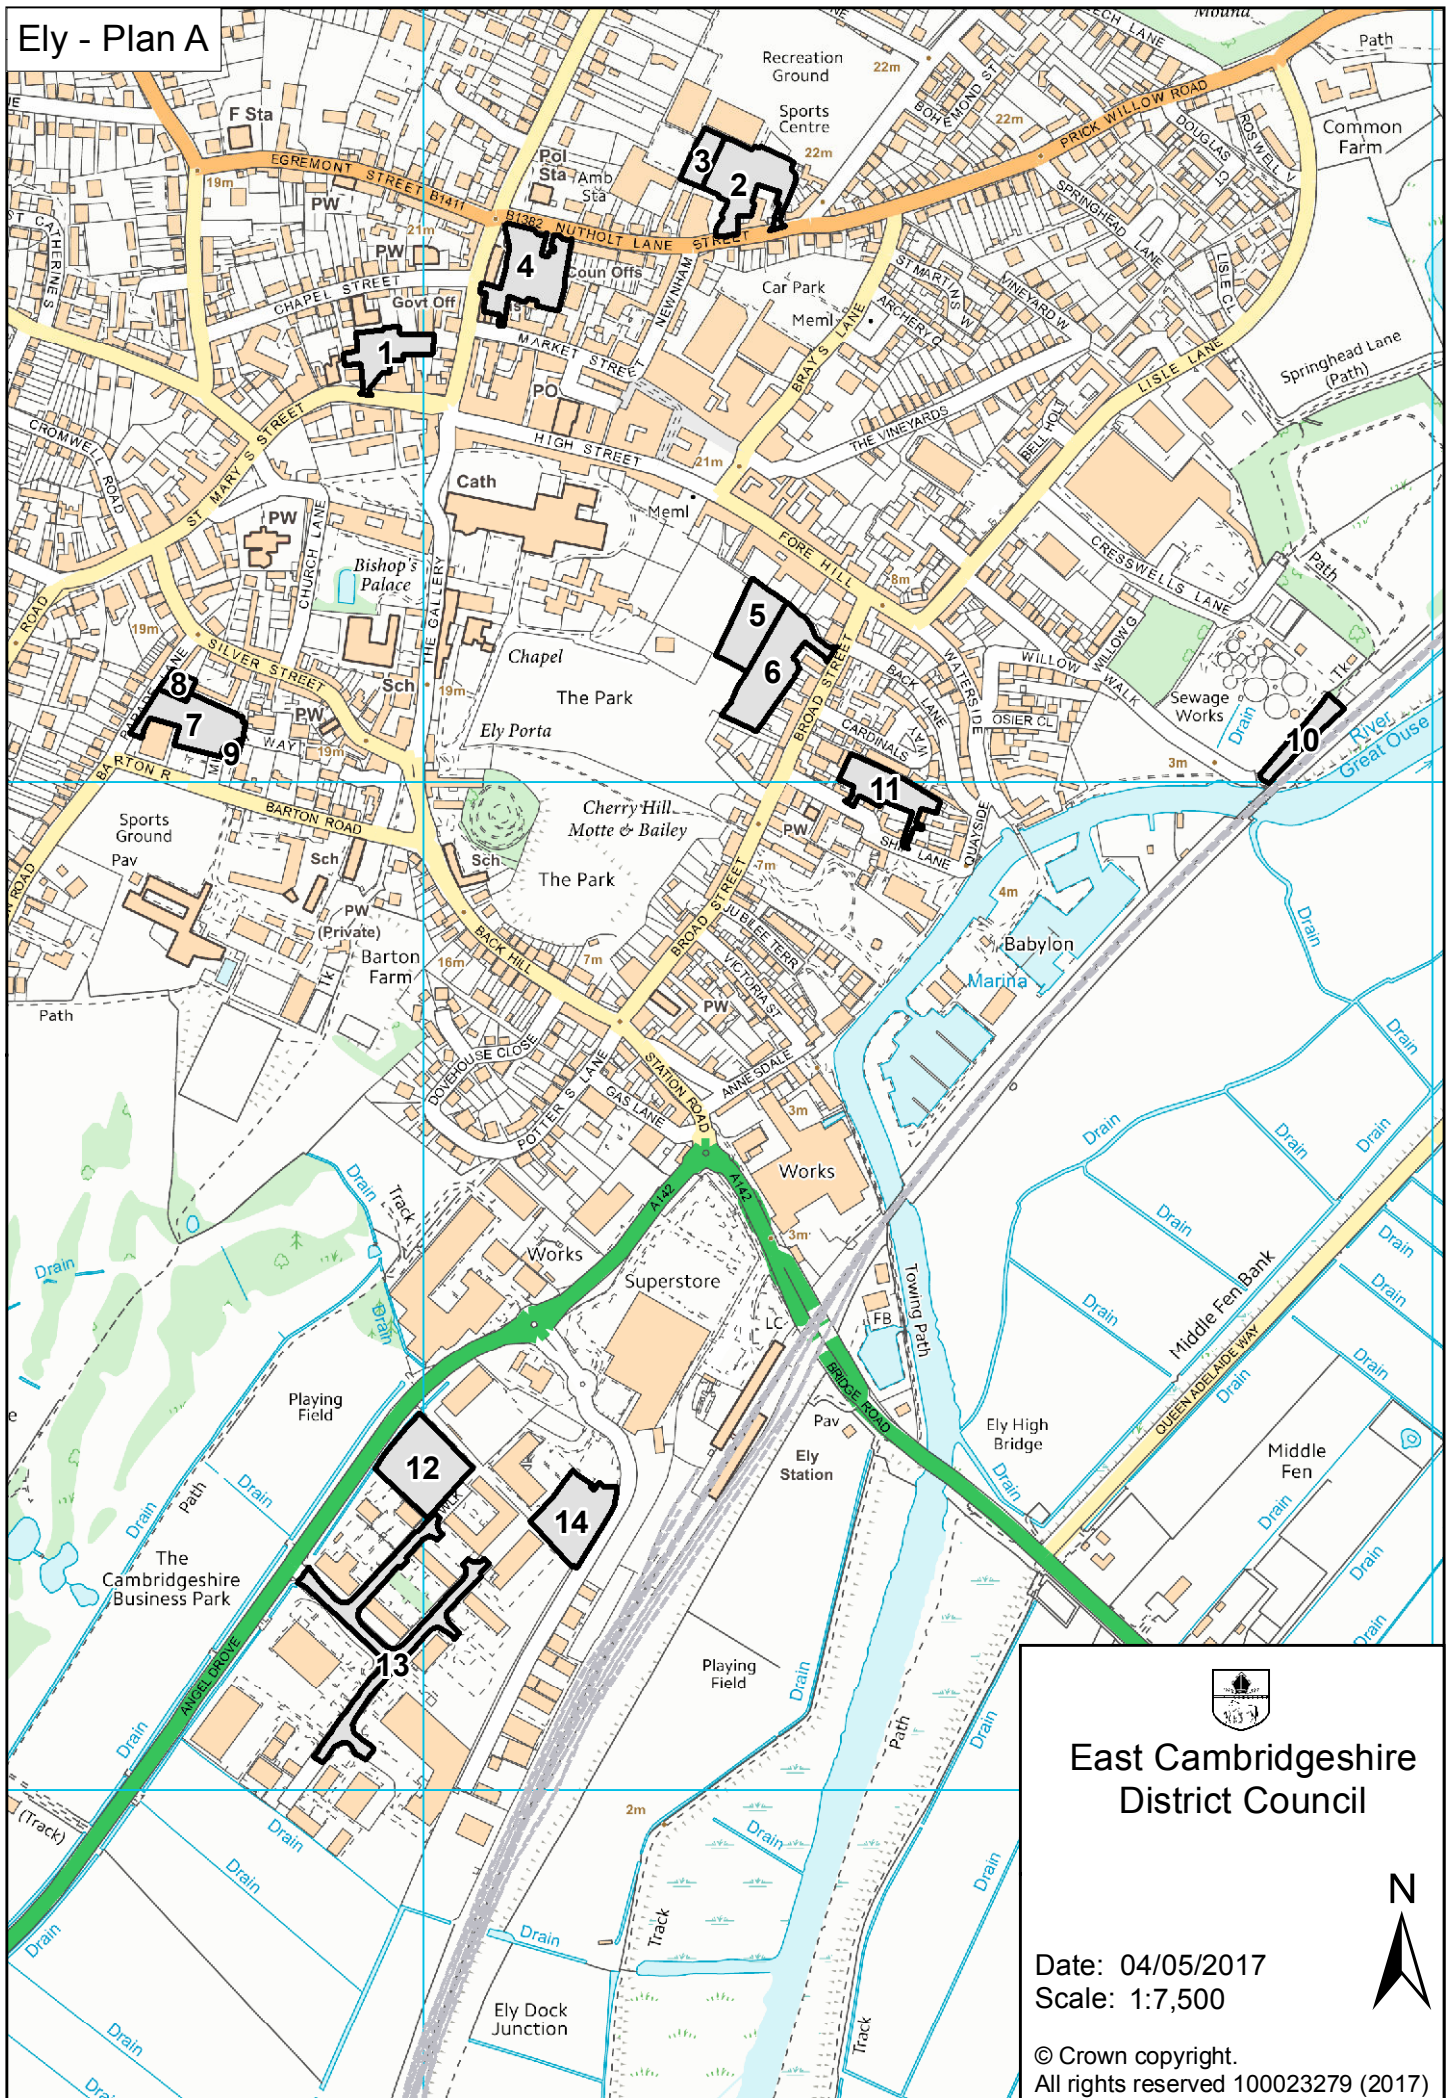

Ely - Plan A

**East Cambridgeshire
District Council**

Date: 04/05/2017
Scale: 1:7,500

© Crown copyright.
All rights reserved 100023279 (2017)