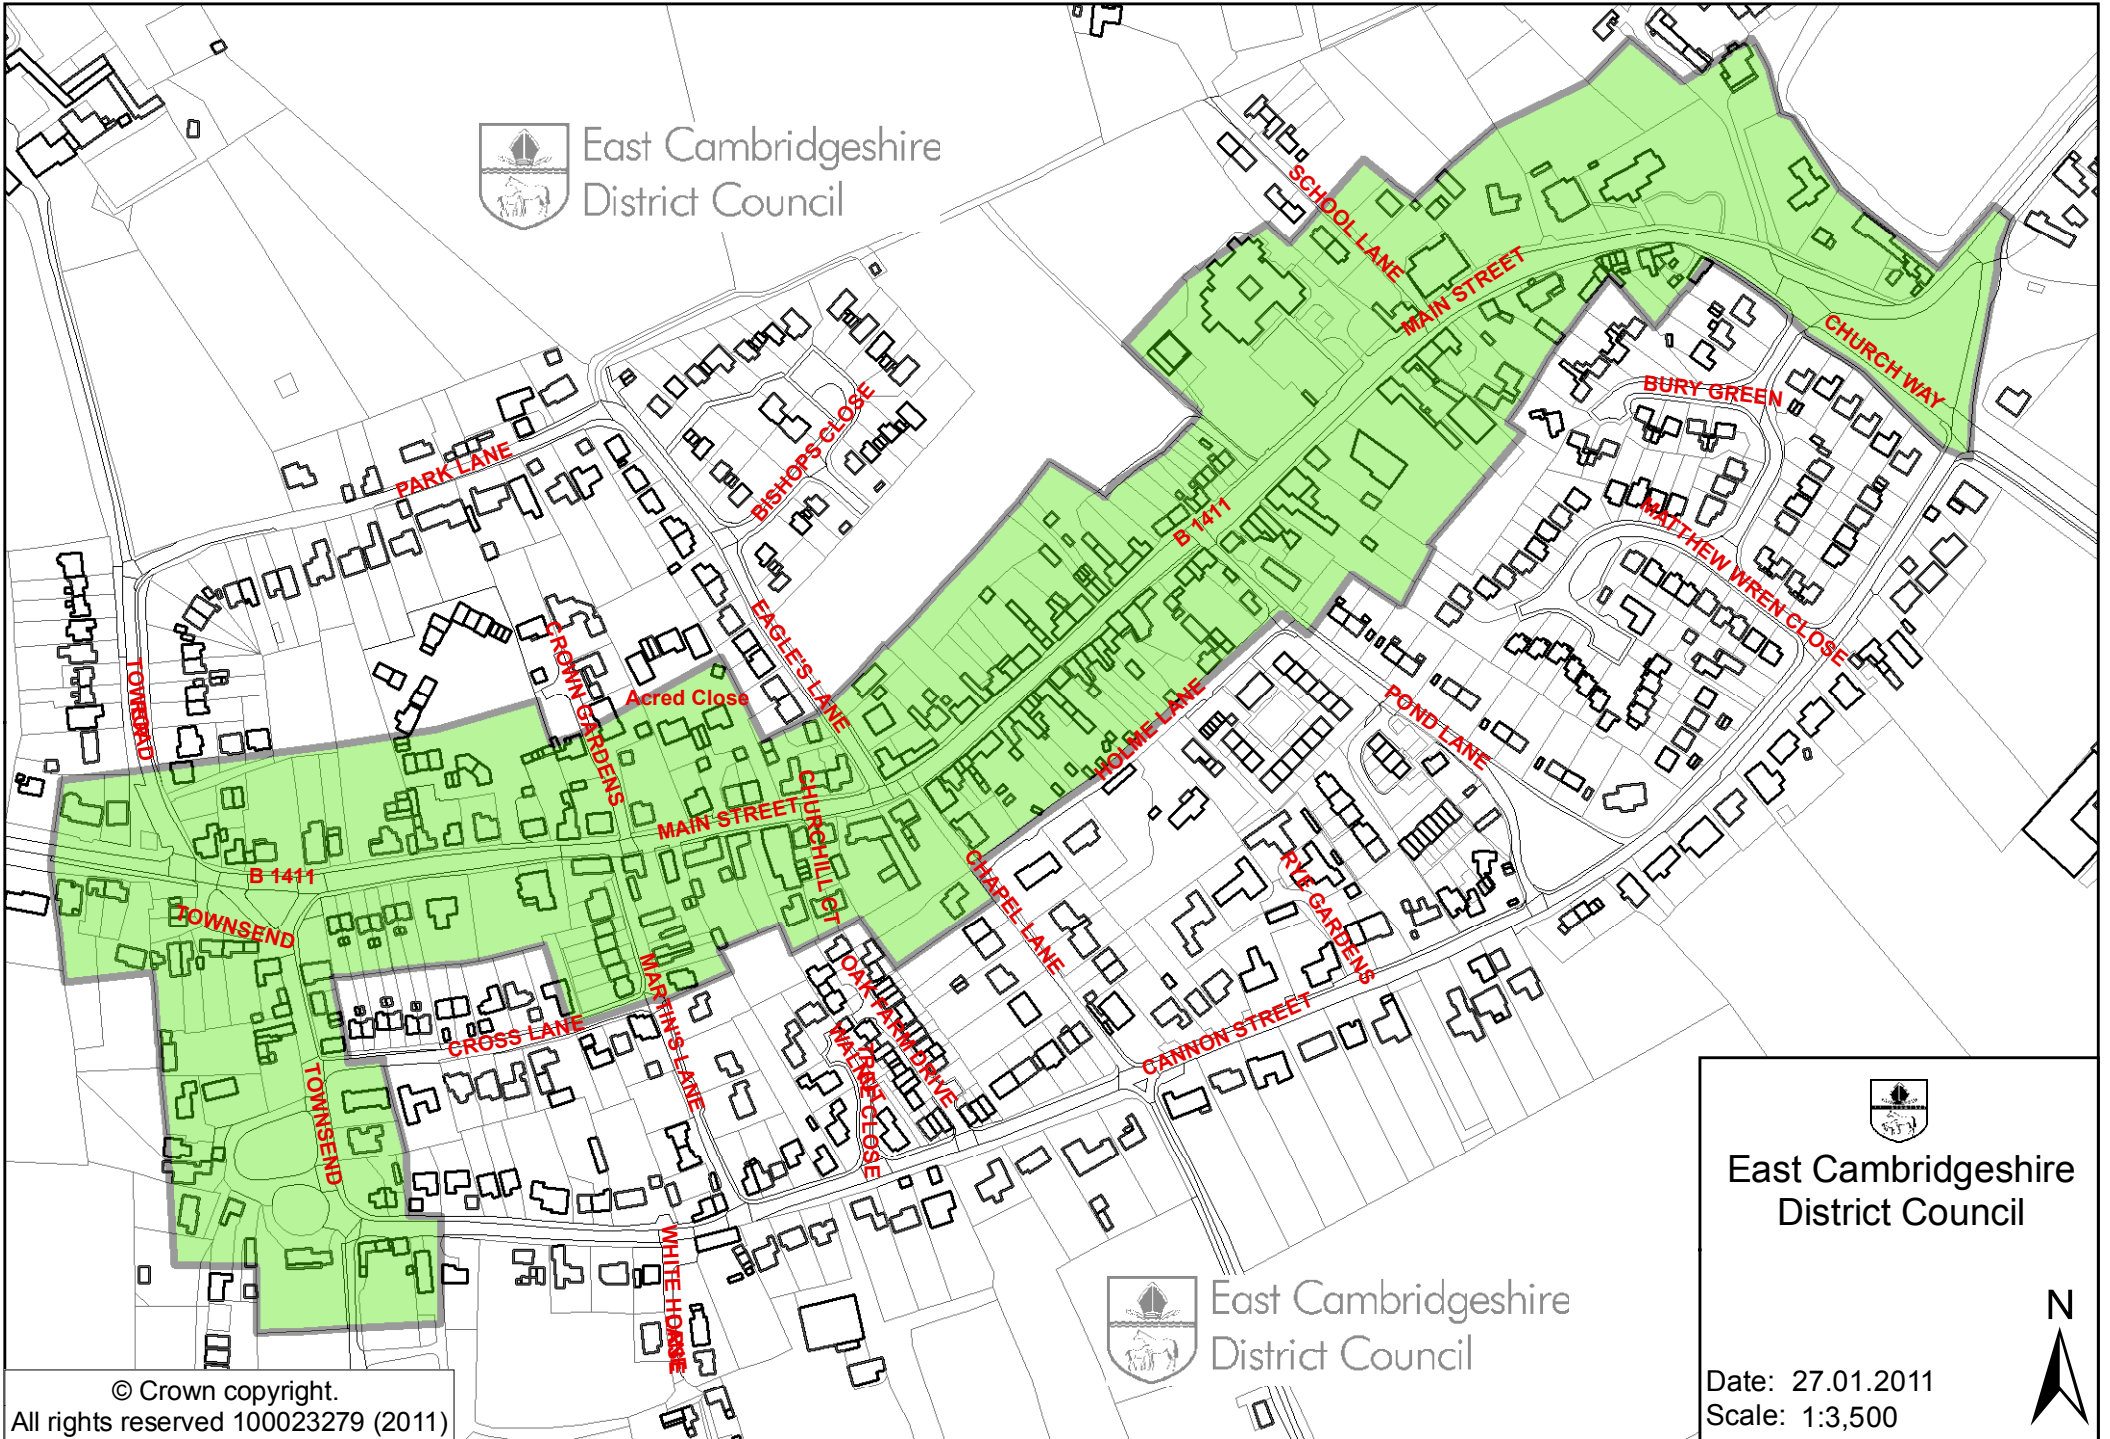

East Cambridgeshire  
District Council

East Cambridgeshire  
District Council

East Cambridgeshire  
District Council

Date: 27.01.2011  
Scale: 1:3,500

© Crown copyright.  
All rights reserved 100023279 (2011)