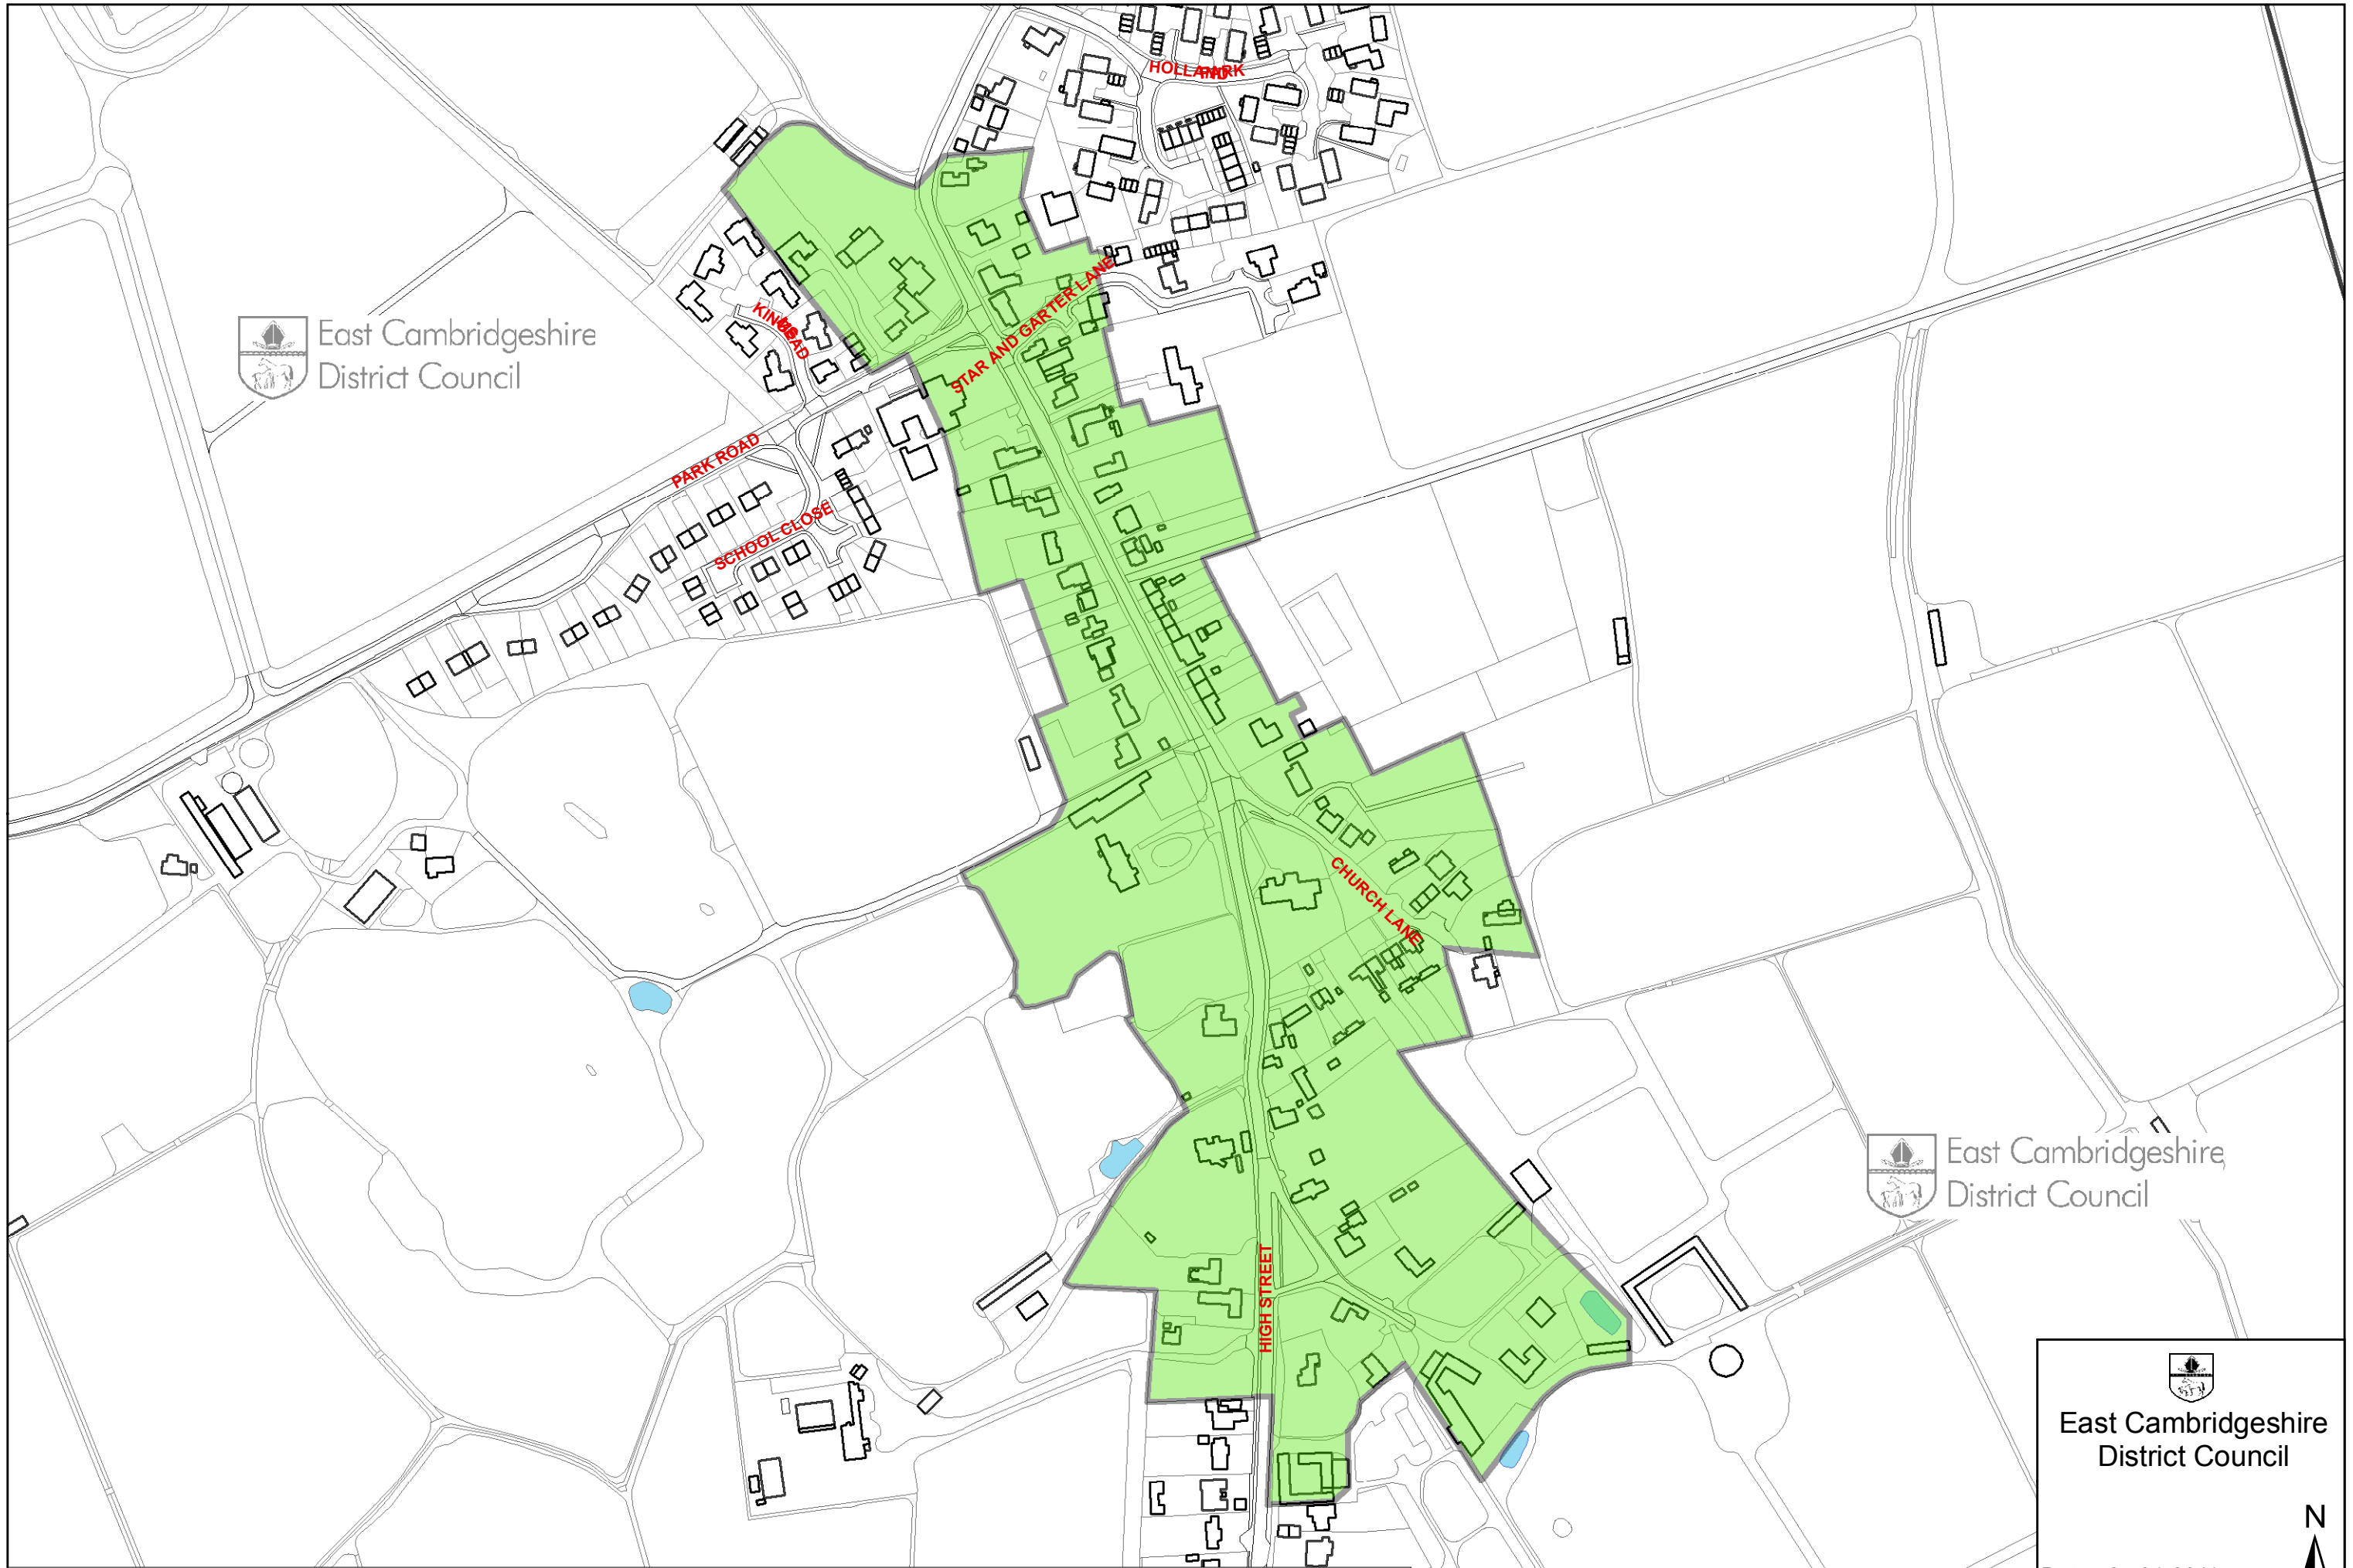

East Cambridgeshire
District Council

East Cambridgeshire
District Council

East Cambridgeshire
District Council

Date: 27.01.2011
Scale: 1:3,000