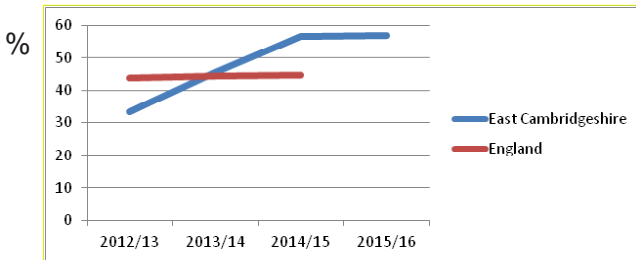

Recycling is on the up...

We can't do it without you!

East Cambridgeshire District Council

Since introducing wheeled bin recycling collections in 2013, East Cambridgeshire has:

- ✓ increased the percentage of waste recycled from 34% to 57%;
- ✓ improved from 257th of 320 English councils for recycling performance to 26th, and;
- ✓ been 3rd most improved English council for recycling for the last 2 years.

East Cambridgeshire compared to National recycling performance