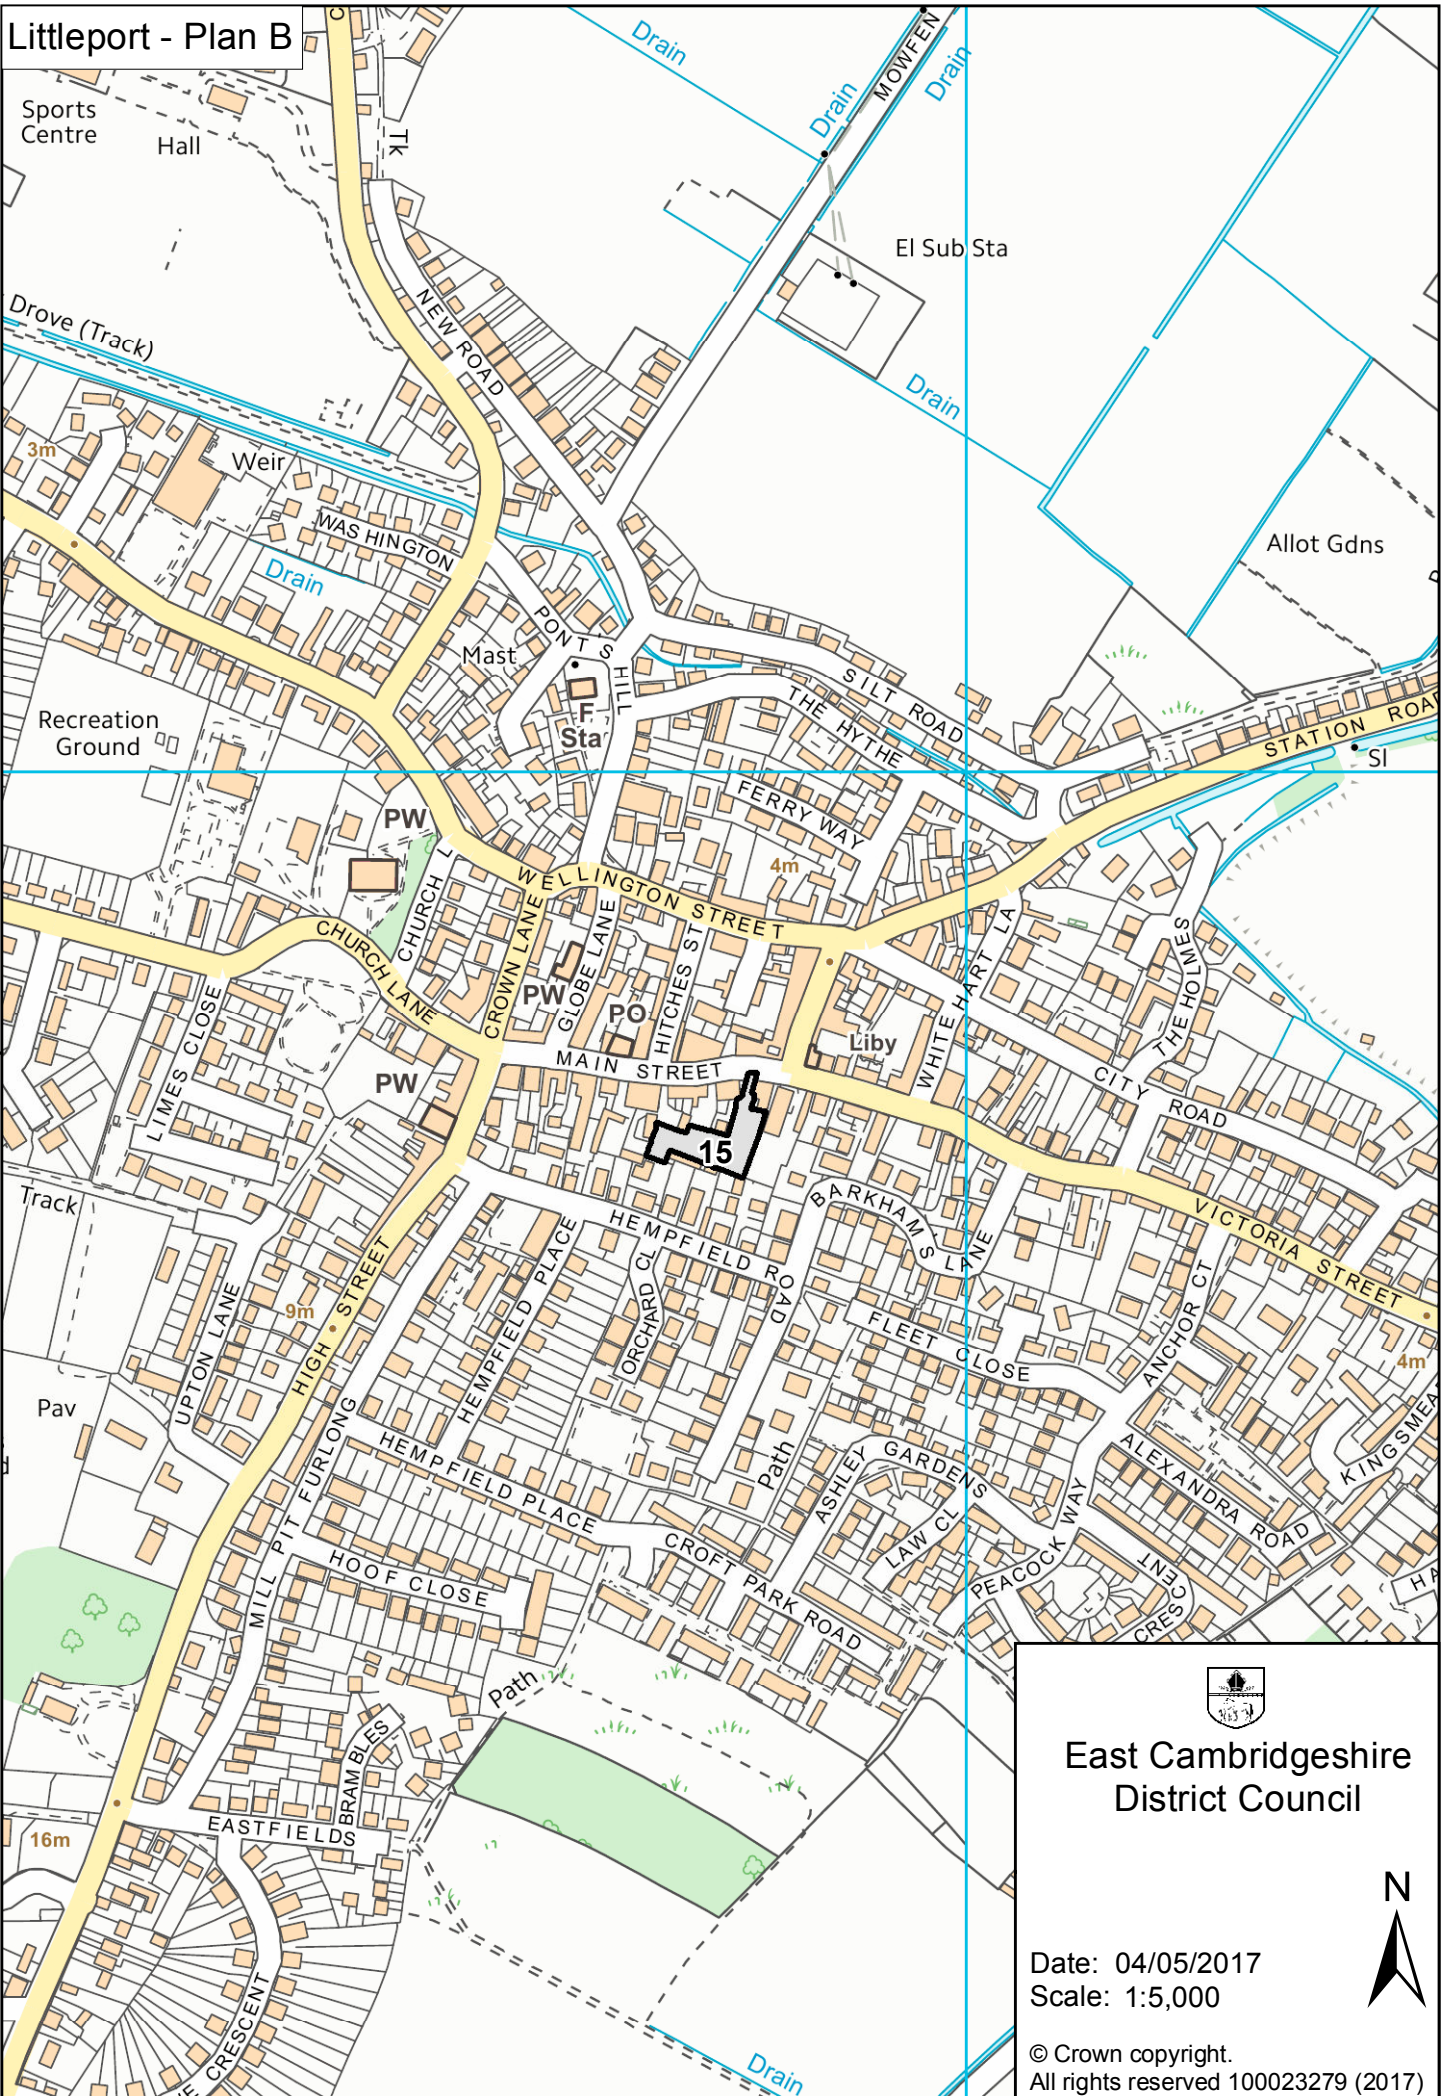

Littleport - Plan B

East Cambridgeshire
District Council

Date: 04/05/2017
Scale: 1:5,000

© Crown copyright.
All rights reserved 100023279 (2017)