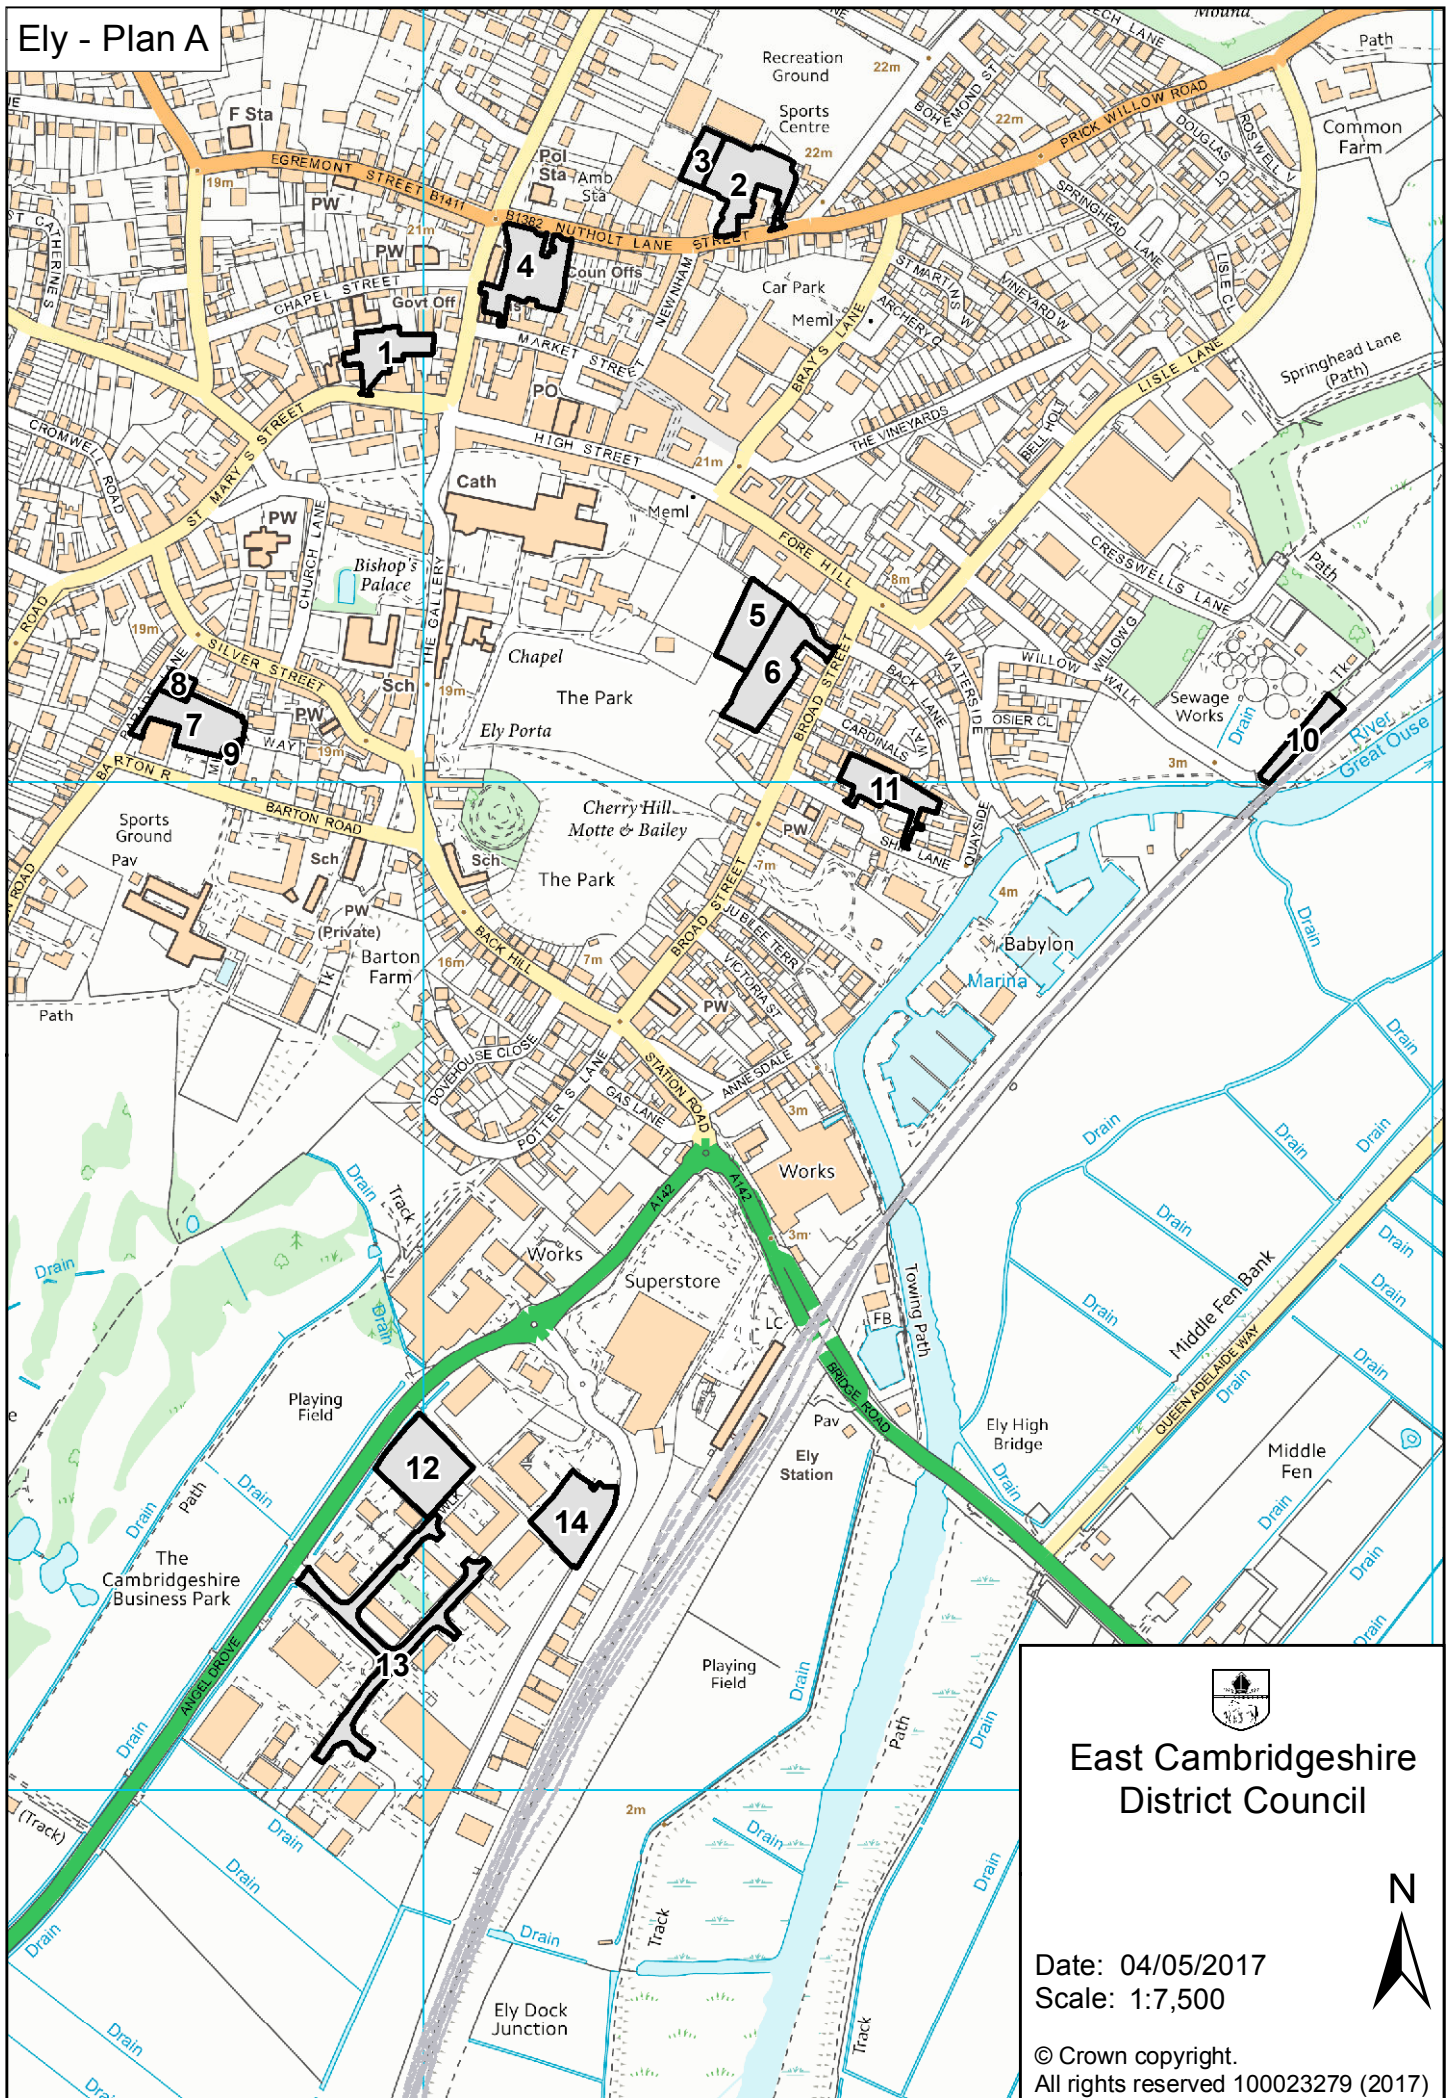

Ely - Plan A

East Cambridgeshire
District Council

Date: 04/05/2017
Scale: 1:7,500

© Crown copyright.
All rights reserved 100023279 (2017)