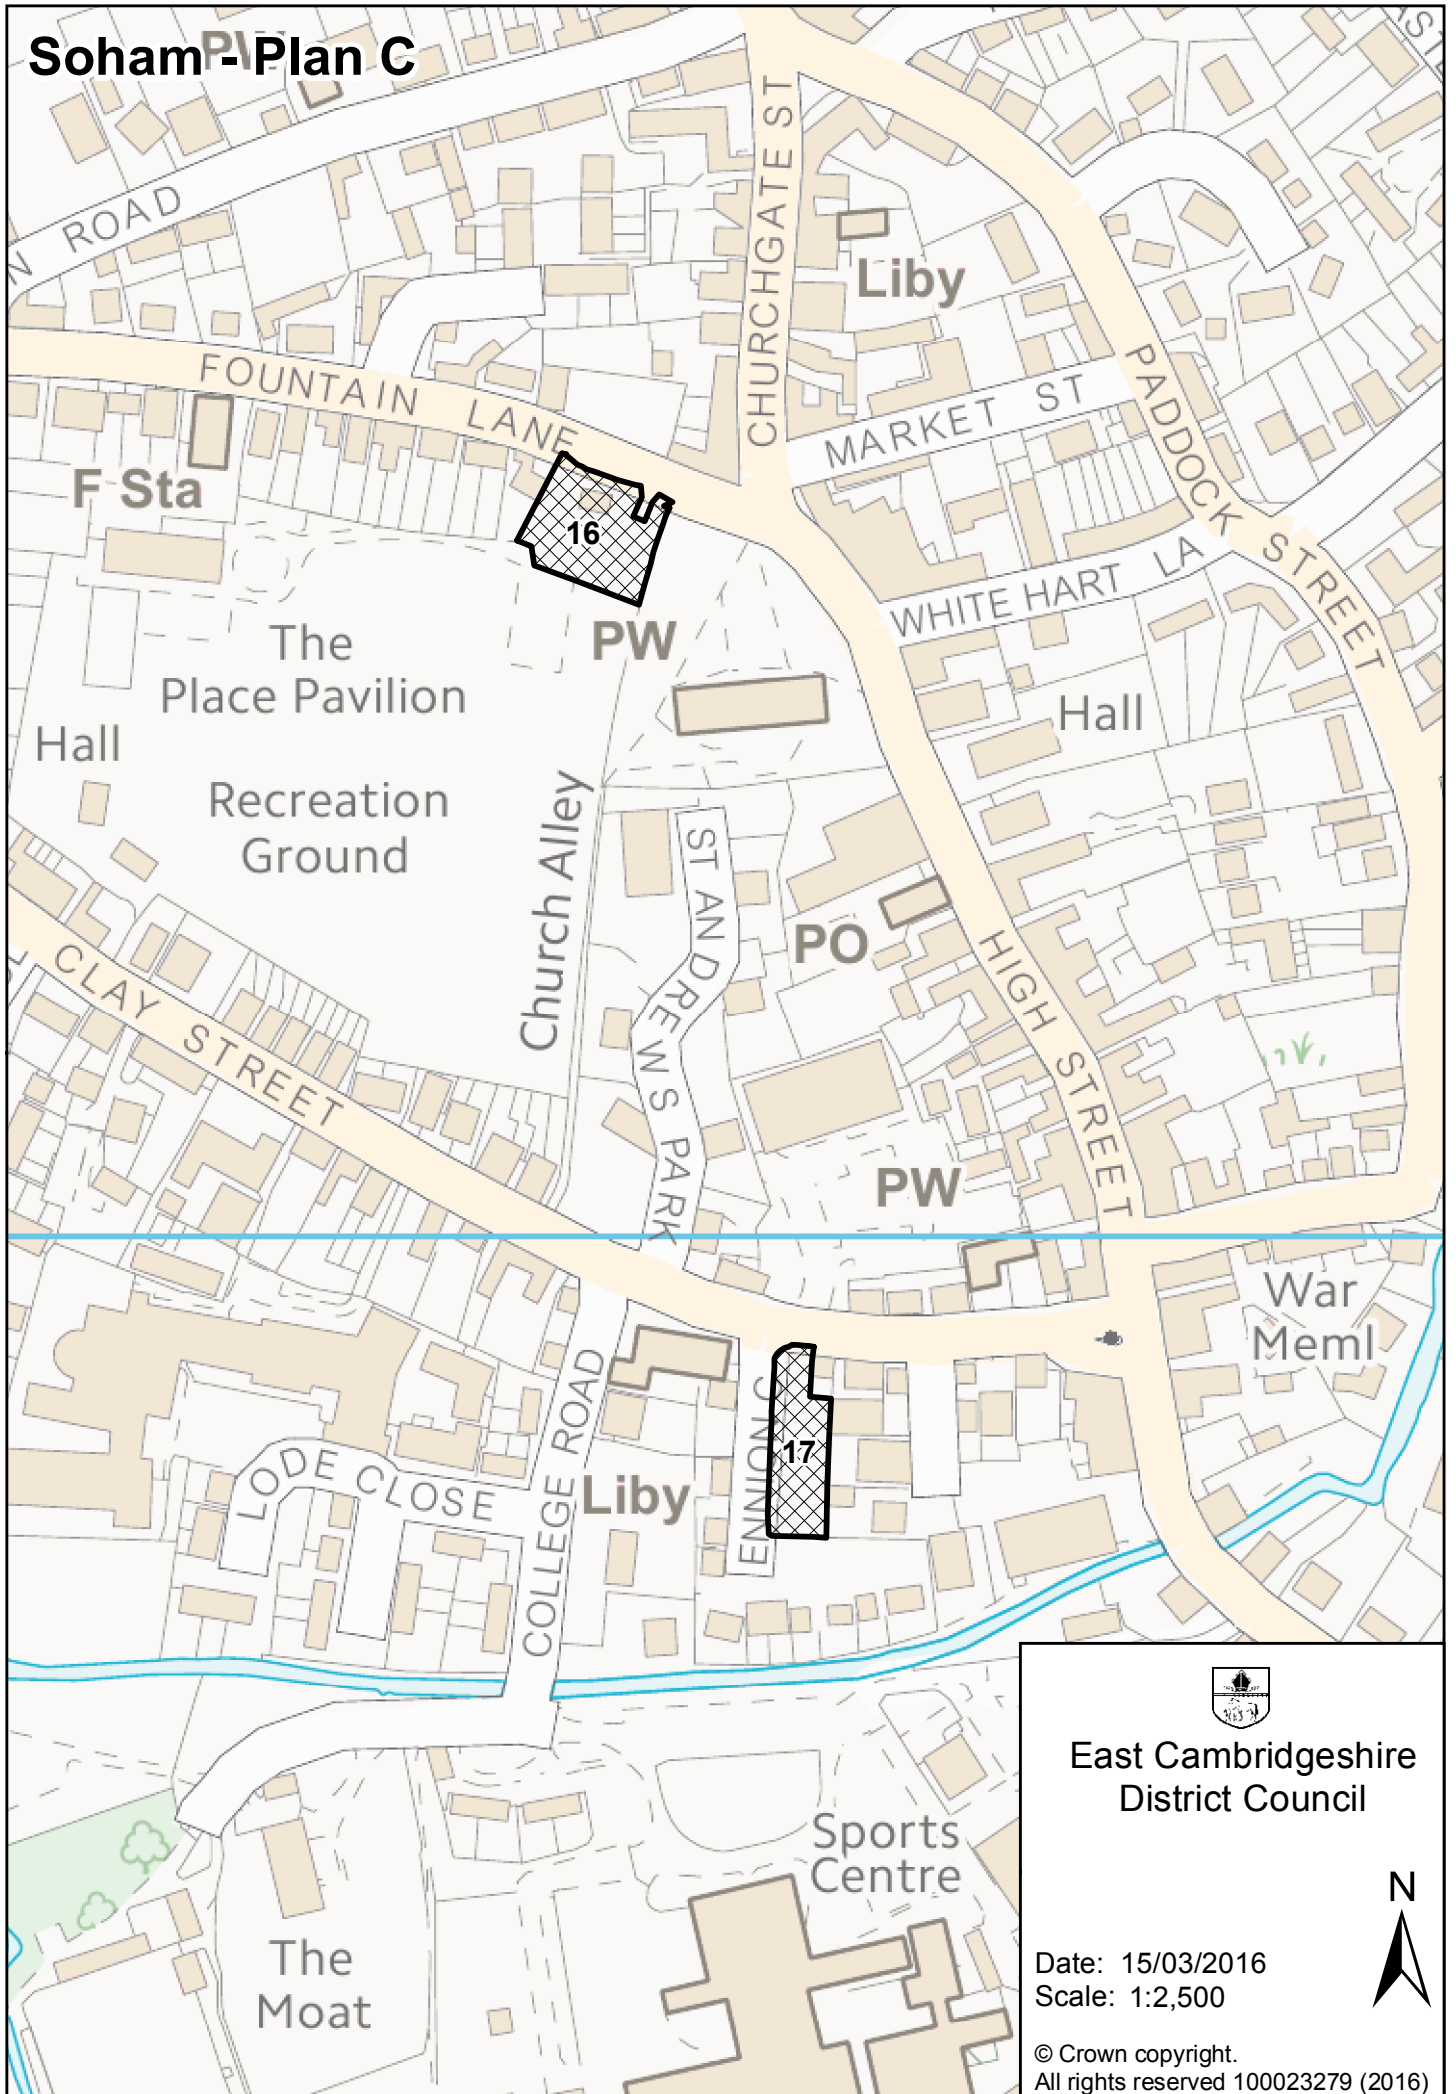

Soham Plan C

East Cambridgeshire
District Council

Date: 15/03/2016
Scale: 1:2,500

© Crown copyright.
All rights reserved 100023279 (2016)