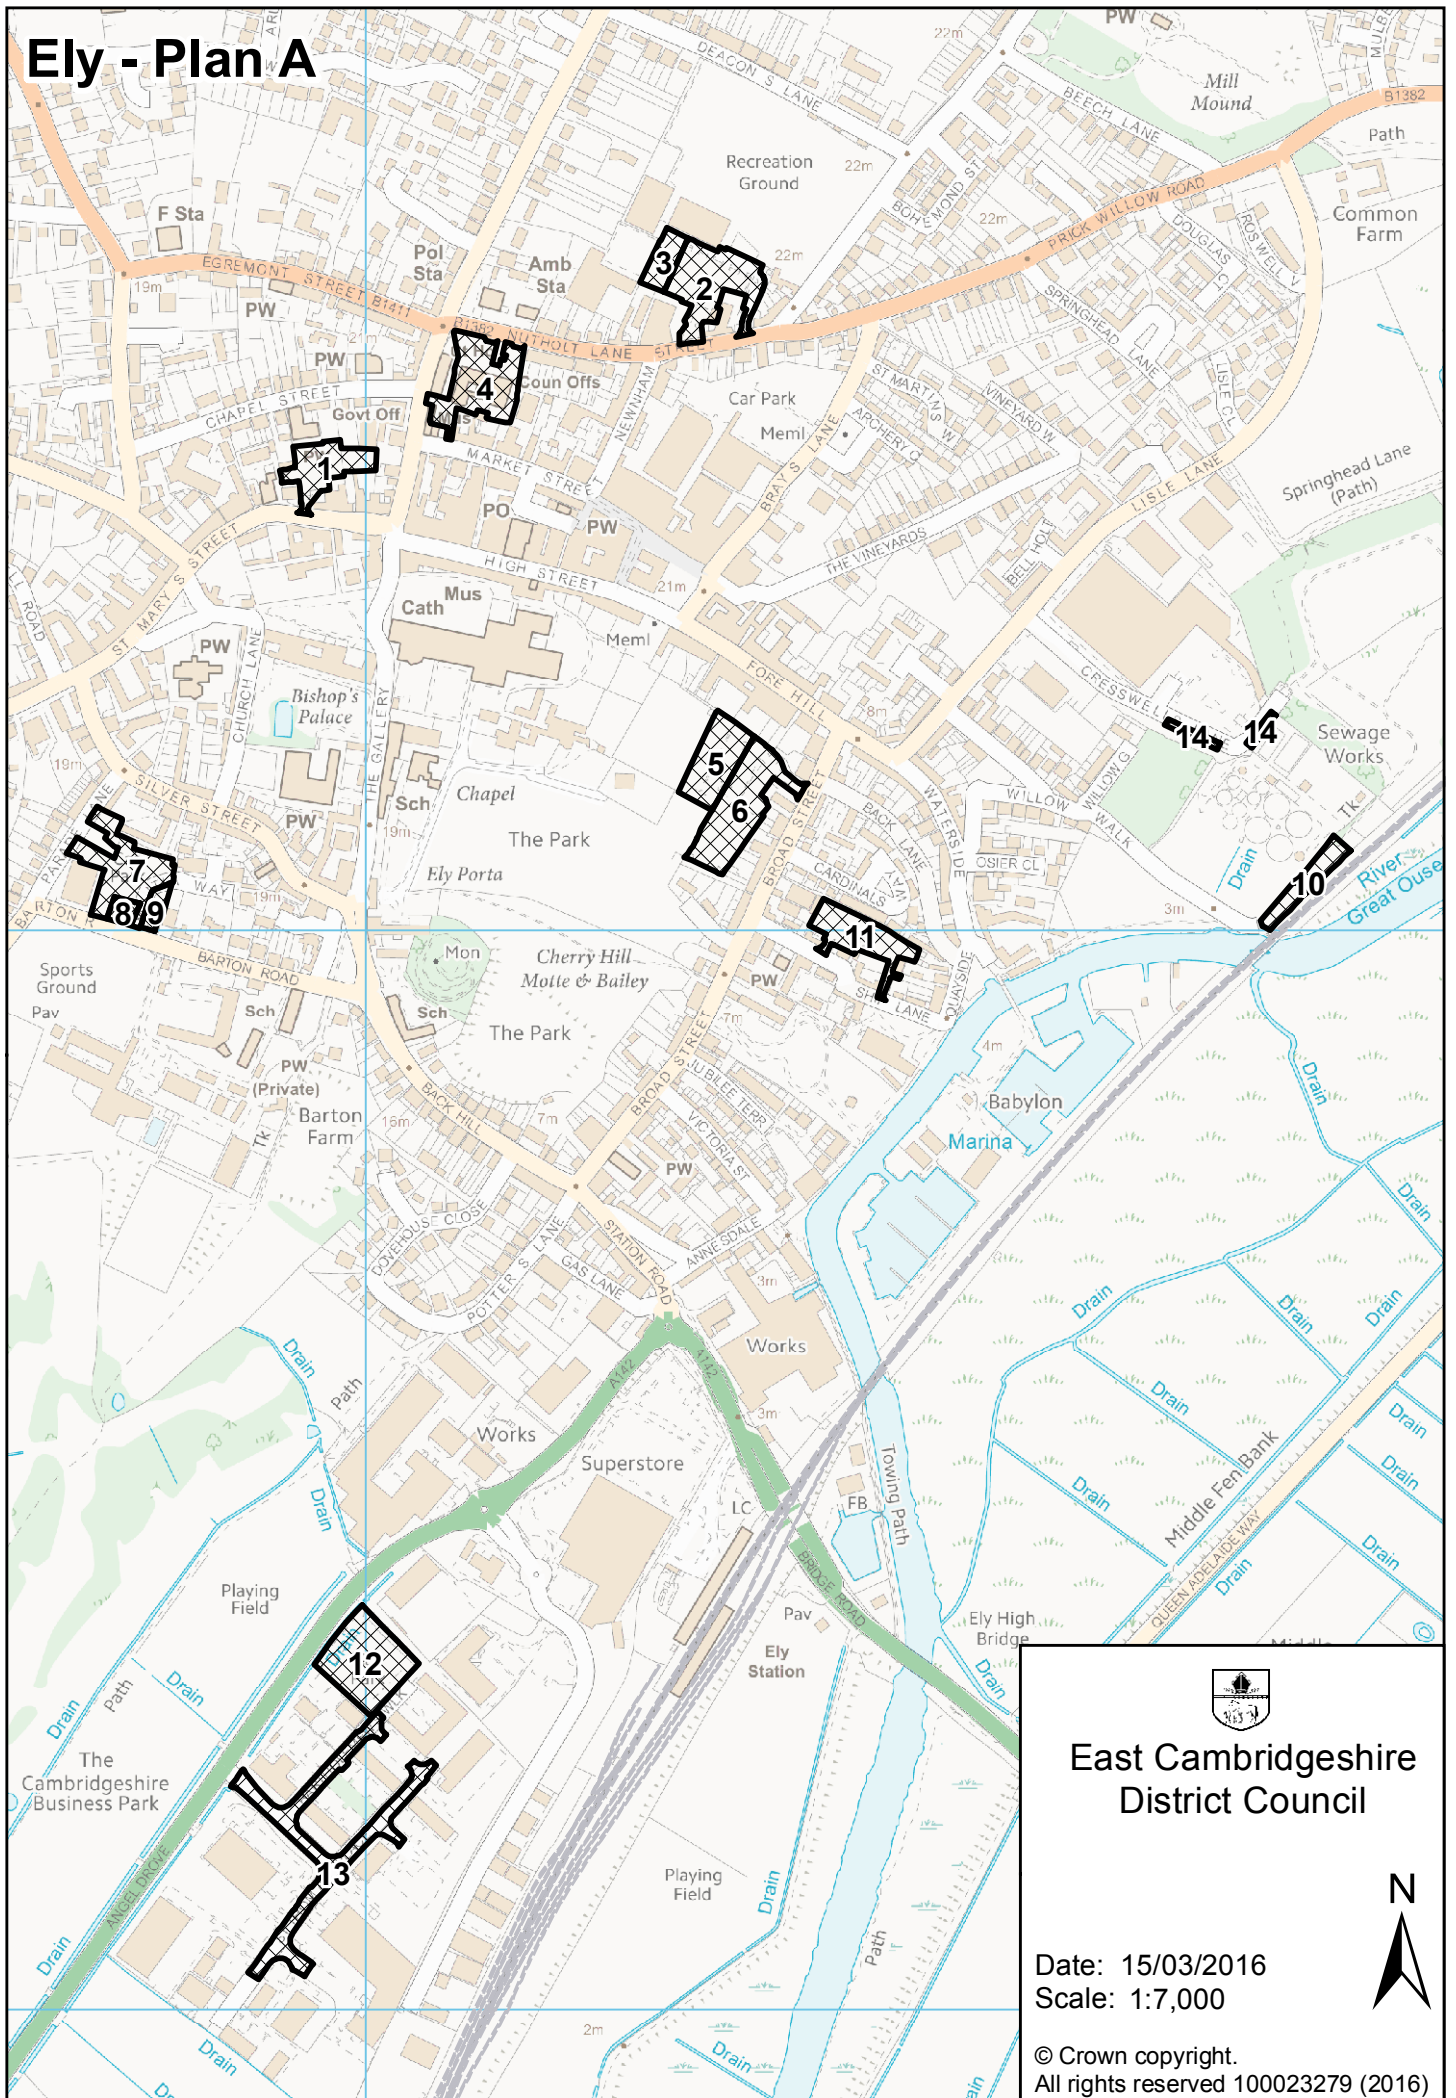

Ely - Plan A

East Cambridgeshire District Council

Date: 15/03/2016
Scale: 1:7,000

© Crown copyright.
All rights reserved 100023279 (2016)