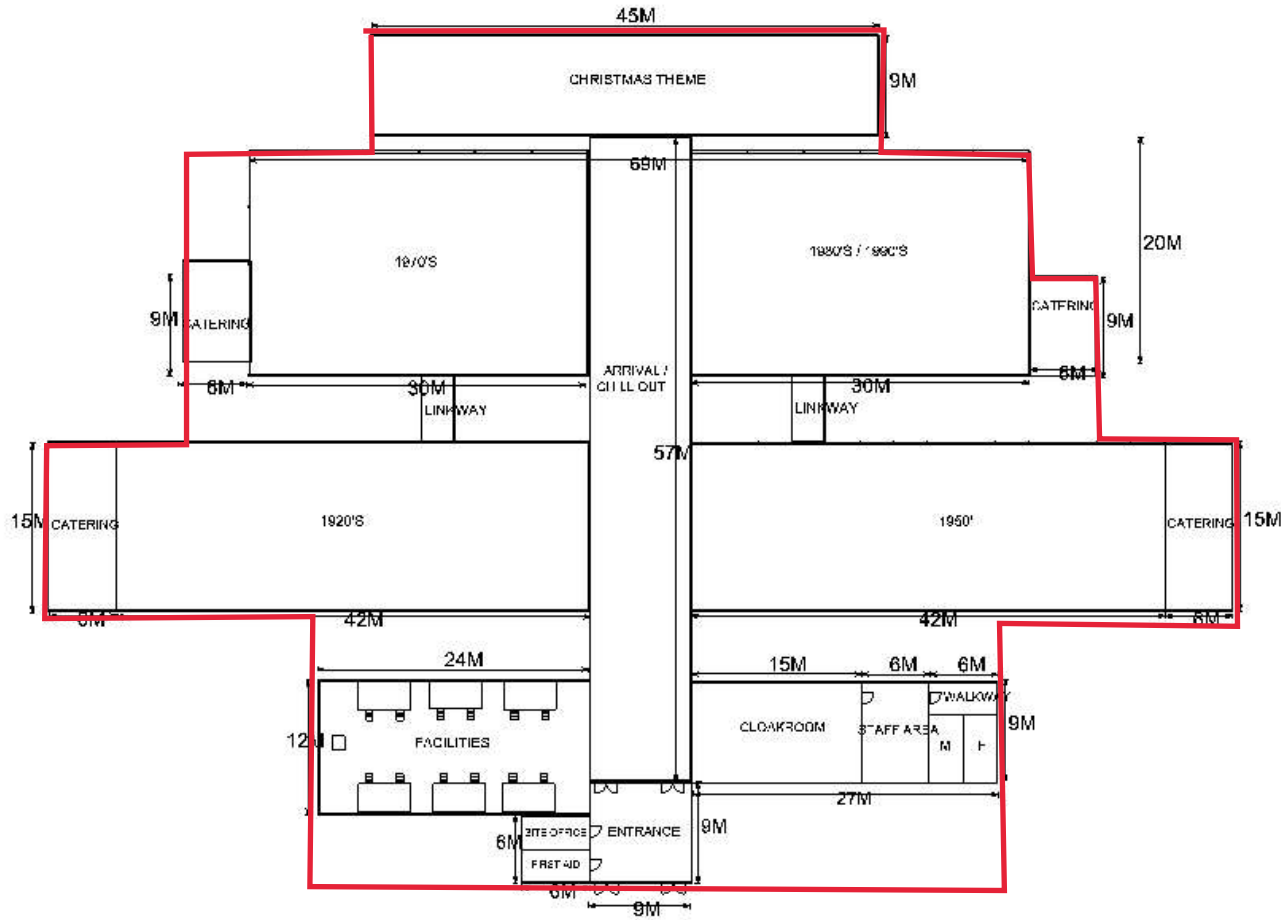

Agenda Item 3 - Appendix 2

For reference to location of above only -

RED LINE DENOTES LICENSABLE AREA

TR EVENTS, Sunnyridge Farm,

10 Mill Rd, Lode, Cambridge, CB25 9EN

TR Global Events

Client	TR Global Events - Christmas 2023			Event ref	67690	
Event title	Christmas Parties			Drawing number	8	Scale: 1:100 a1
Venue	Lode	Event date (s)	Dec 2023	Structure size	Multiple	Date 16/10/2023