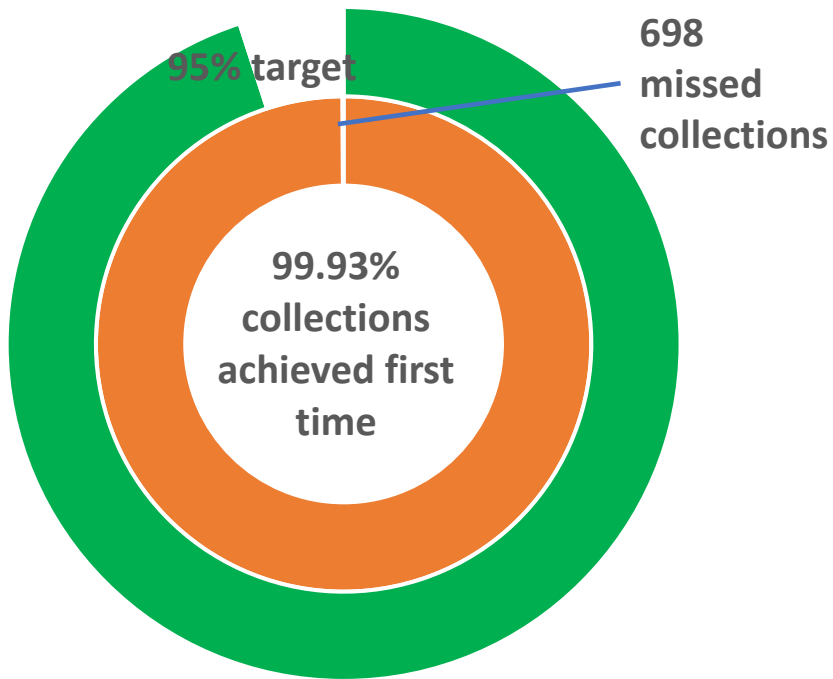

Cleaner, Greener East Cambridgeshire

Keep the environment of East Cambridgeshire, clean and presentable