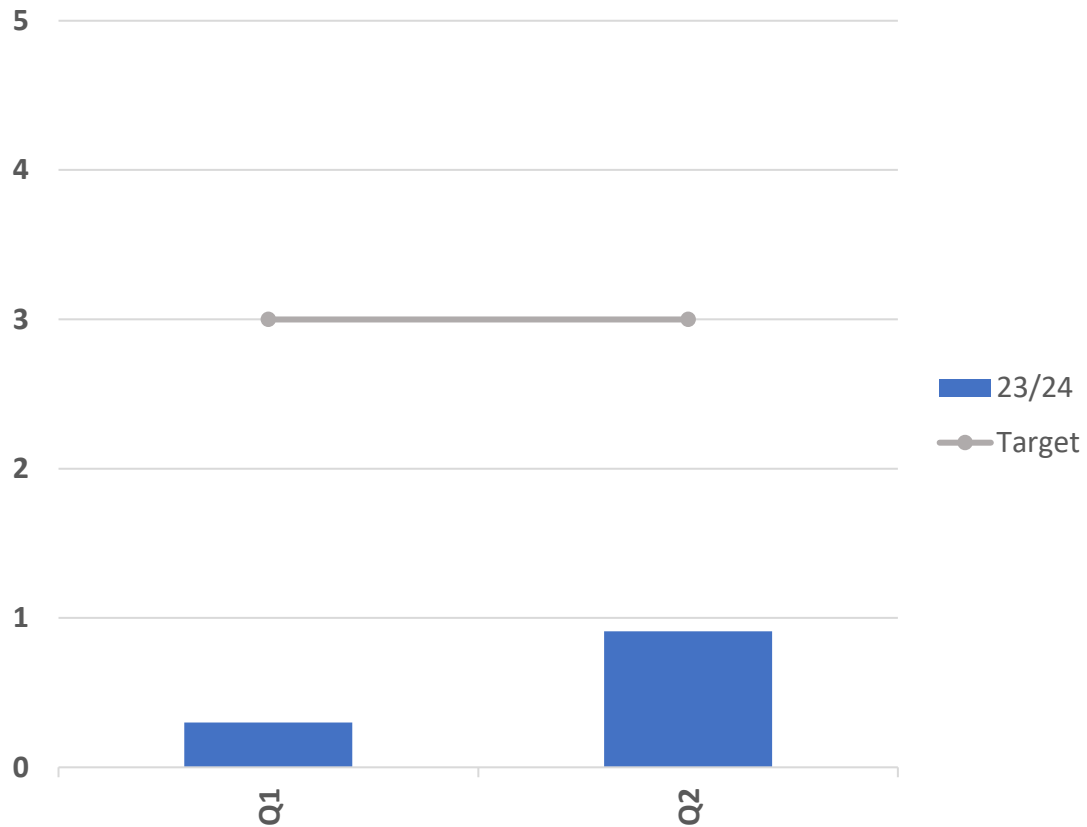

Cleaner, Greener East Cambridgeshire

Overflowing street bins (per 100 bins)

Litter bins