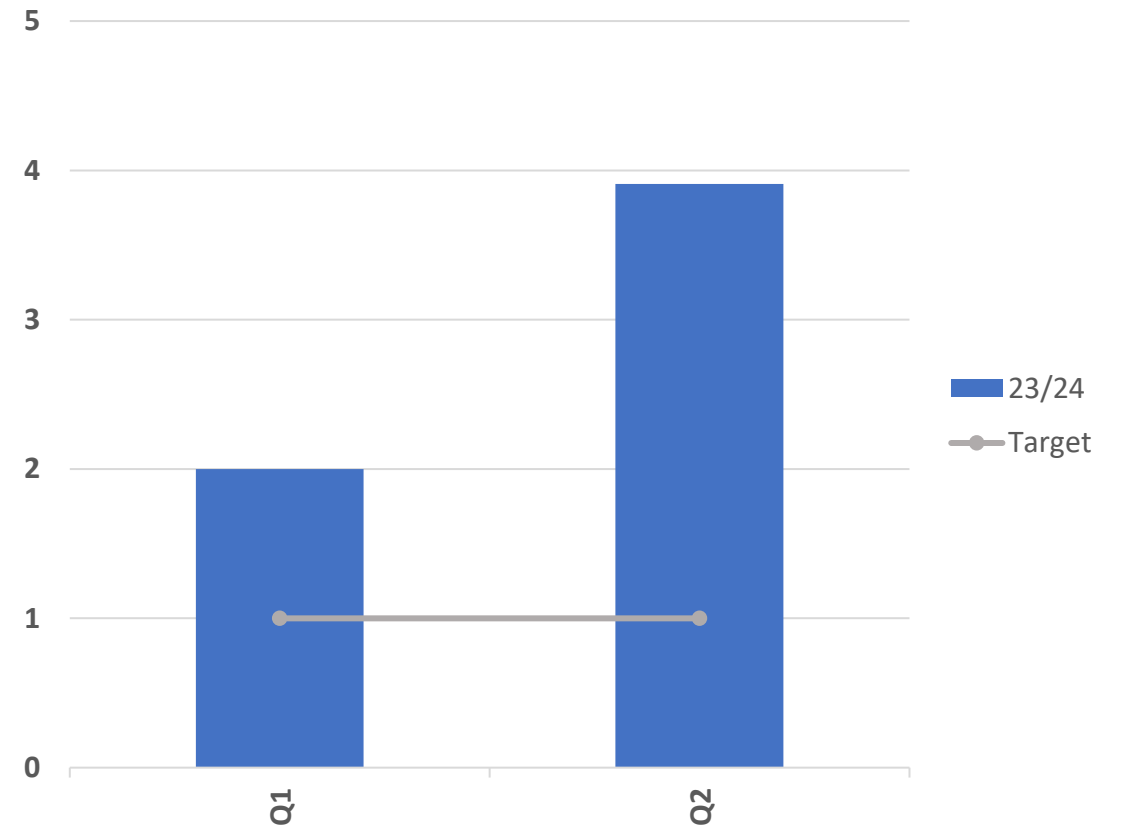

Cleaner, Greener East Cambridgeshire

Overflowing street bins (per 100 bins)

Dog bins