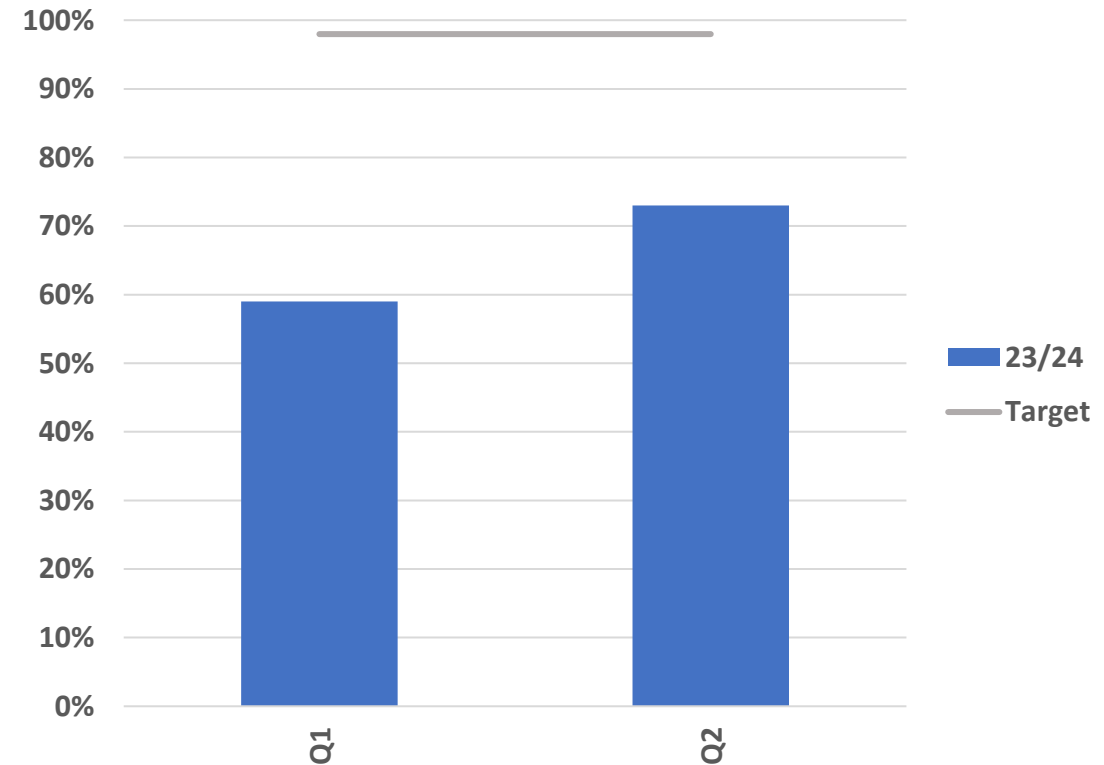

Successful removal of fly tips within 2 working days