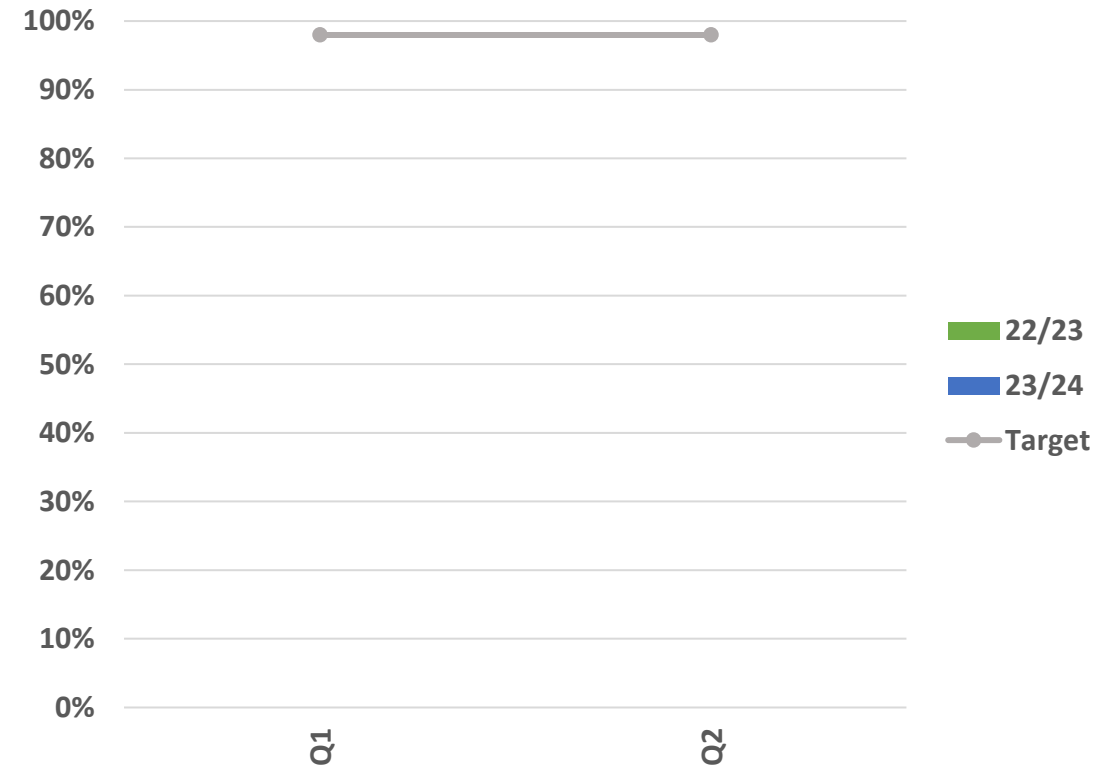

Successful removal of offensive graffiti within 1 working day