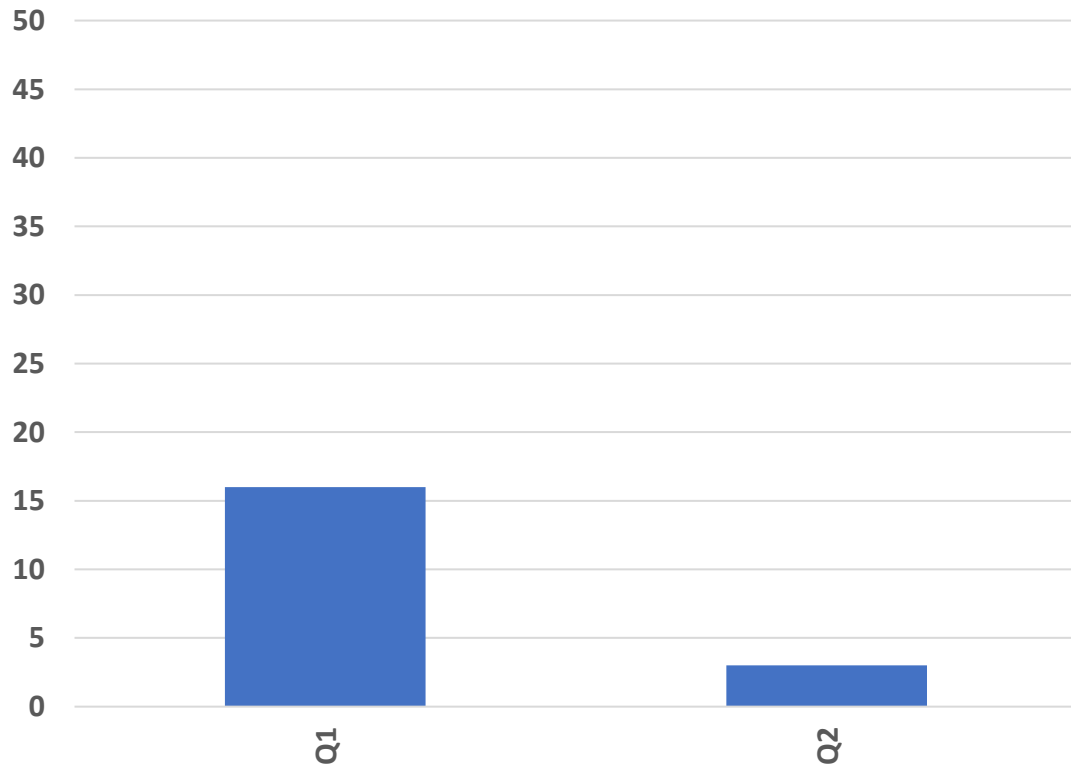

Cleaner, Greener East Cambridgeshire

Maintain a clean and presentable environment by removing graffiti and fly tipped waste from the district

No. reported incidents of all graffiti per month