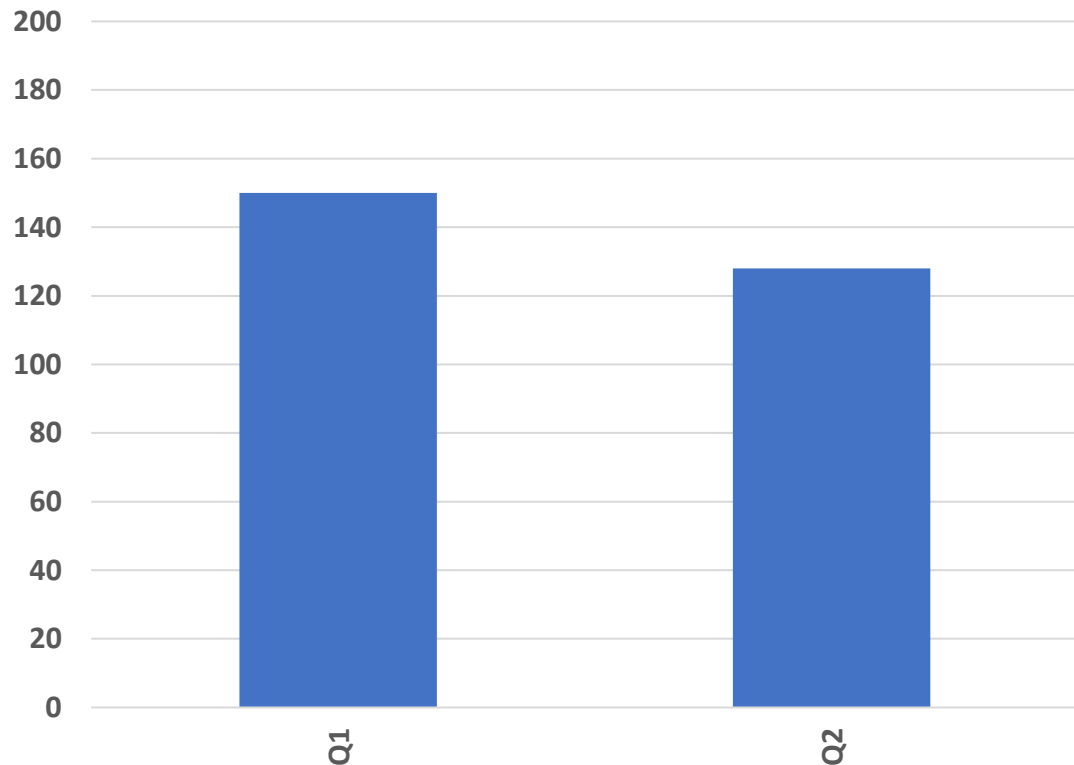

Cleaner, Greener East Cambridgeshire

Maintain a clean and presentable environment by removing graffiti and fly tipped waste from the district

No. reported incidents of fly tips per month