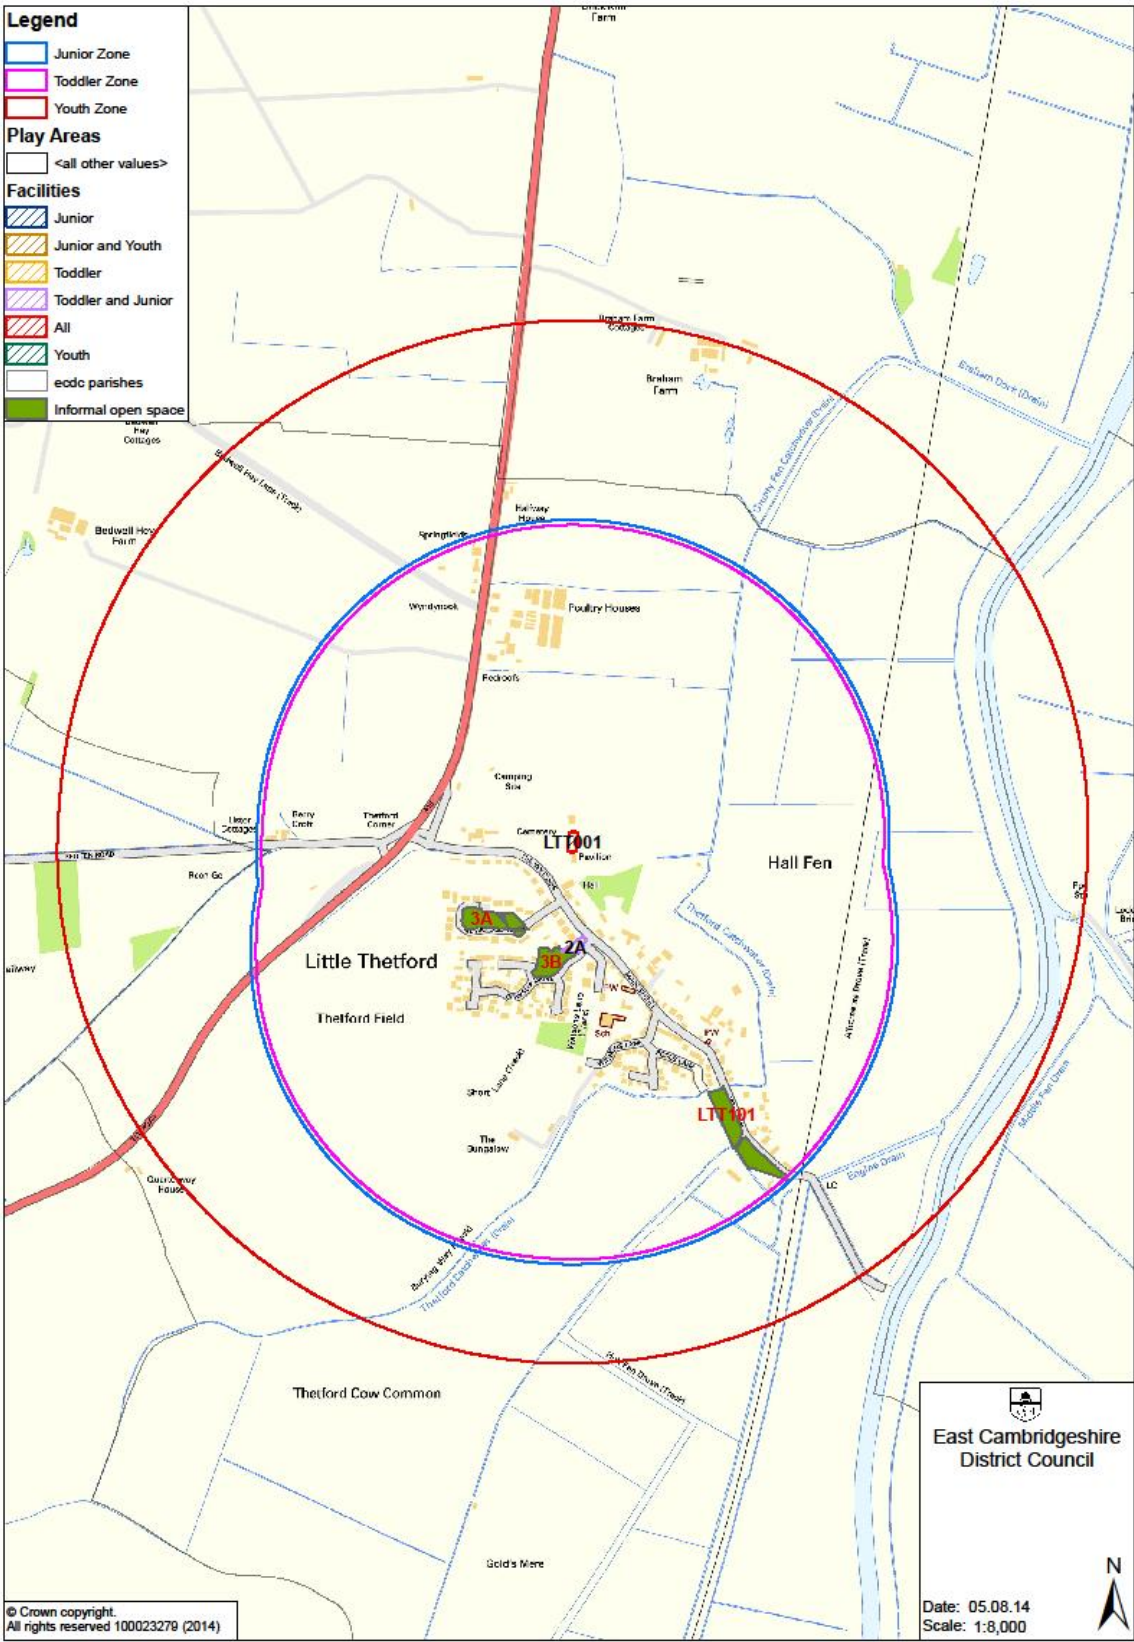

The following map illustrates the locations of play areas and areas of informal open space in Little Thetford.

Radial travel distances have been outlined to illustrate catchment areas for each play area. The radial travel distances are a part of the East Cambs planning standard for play areas set out in the East Cambs Sports Facilities & Play Areas Assessment 2005.

Toddler: Approx 600m straight line distance

Junior: Approx 600m straight line distance

Youth: Approx 1000m straight line distance

ECDC Assessment of play provision and informal open space against the local planning standard