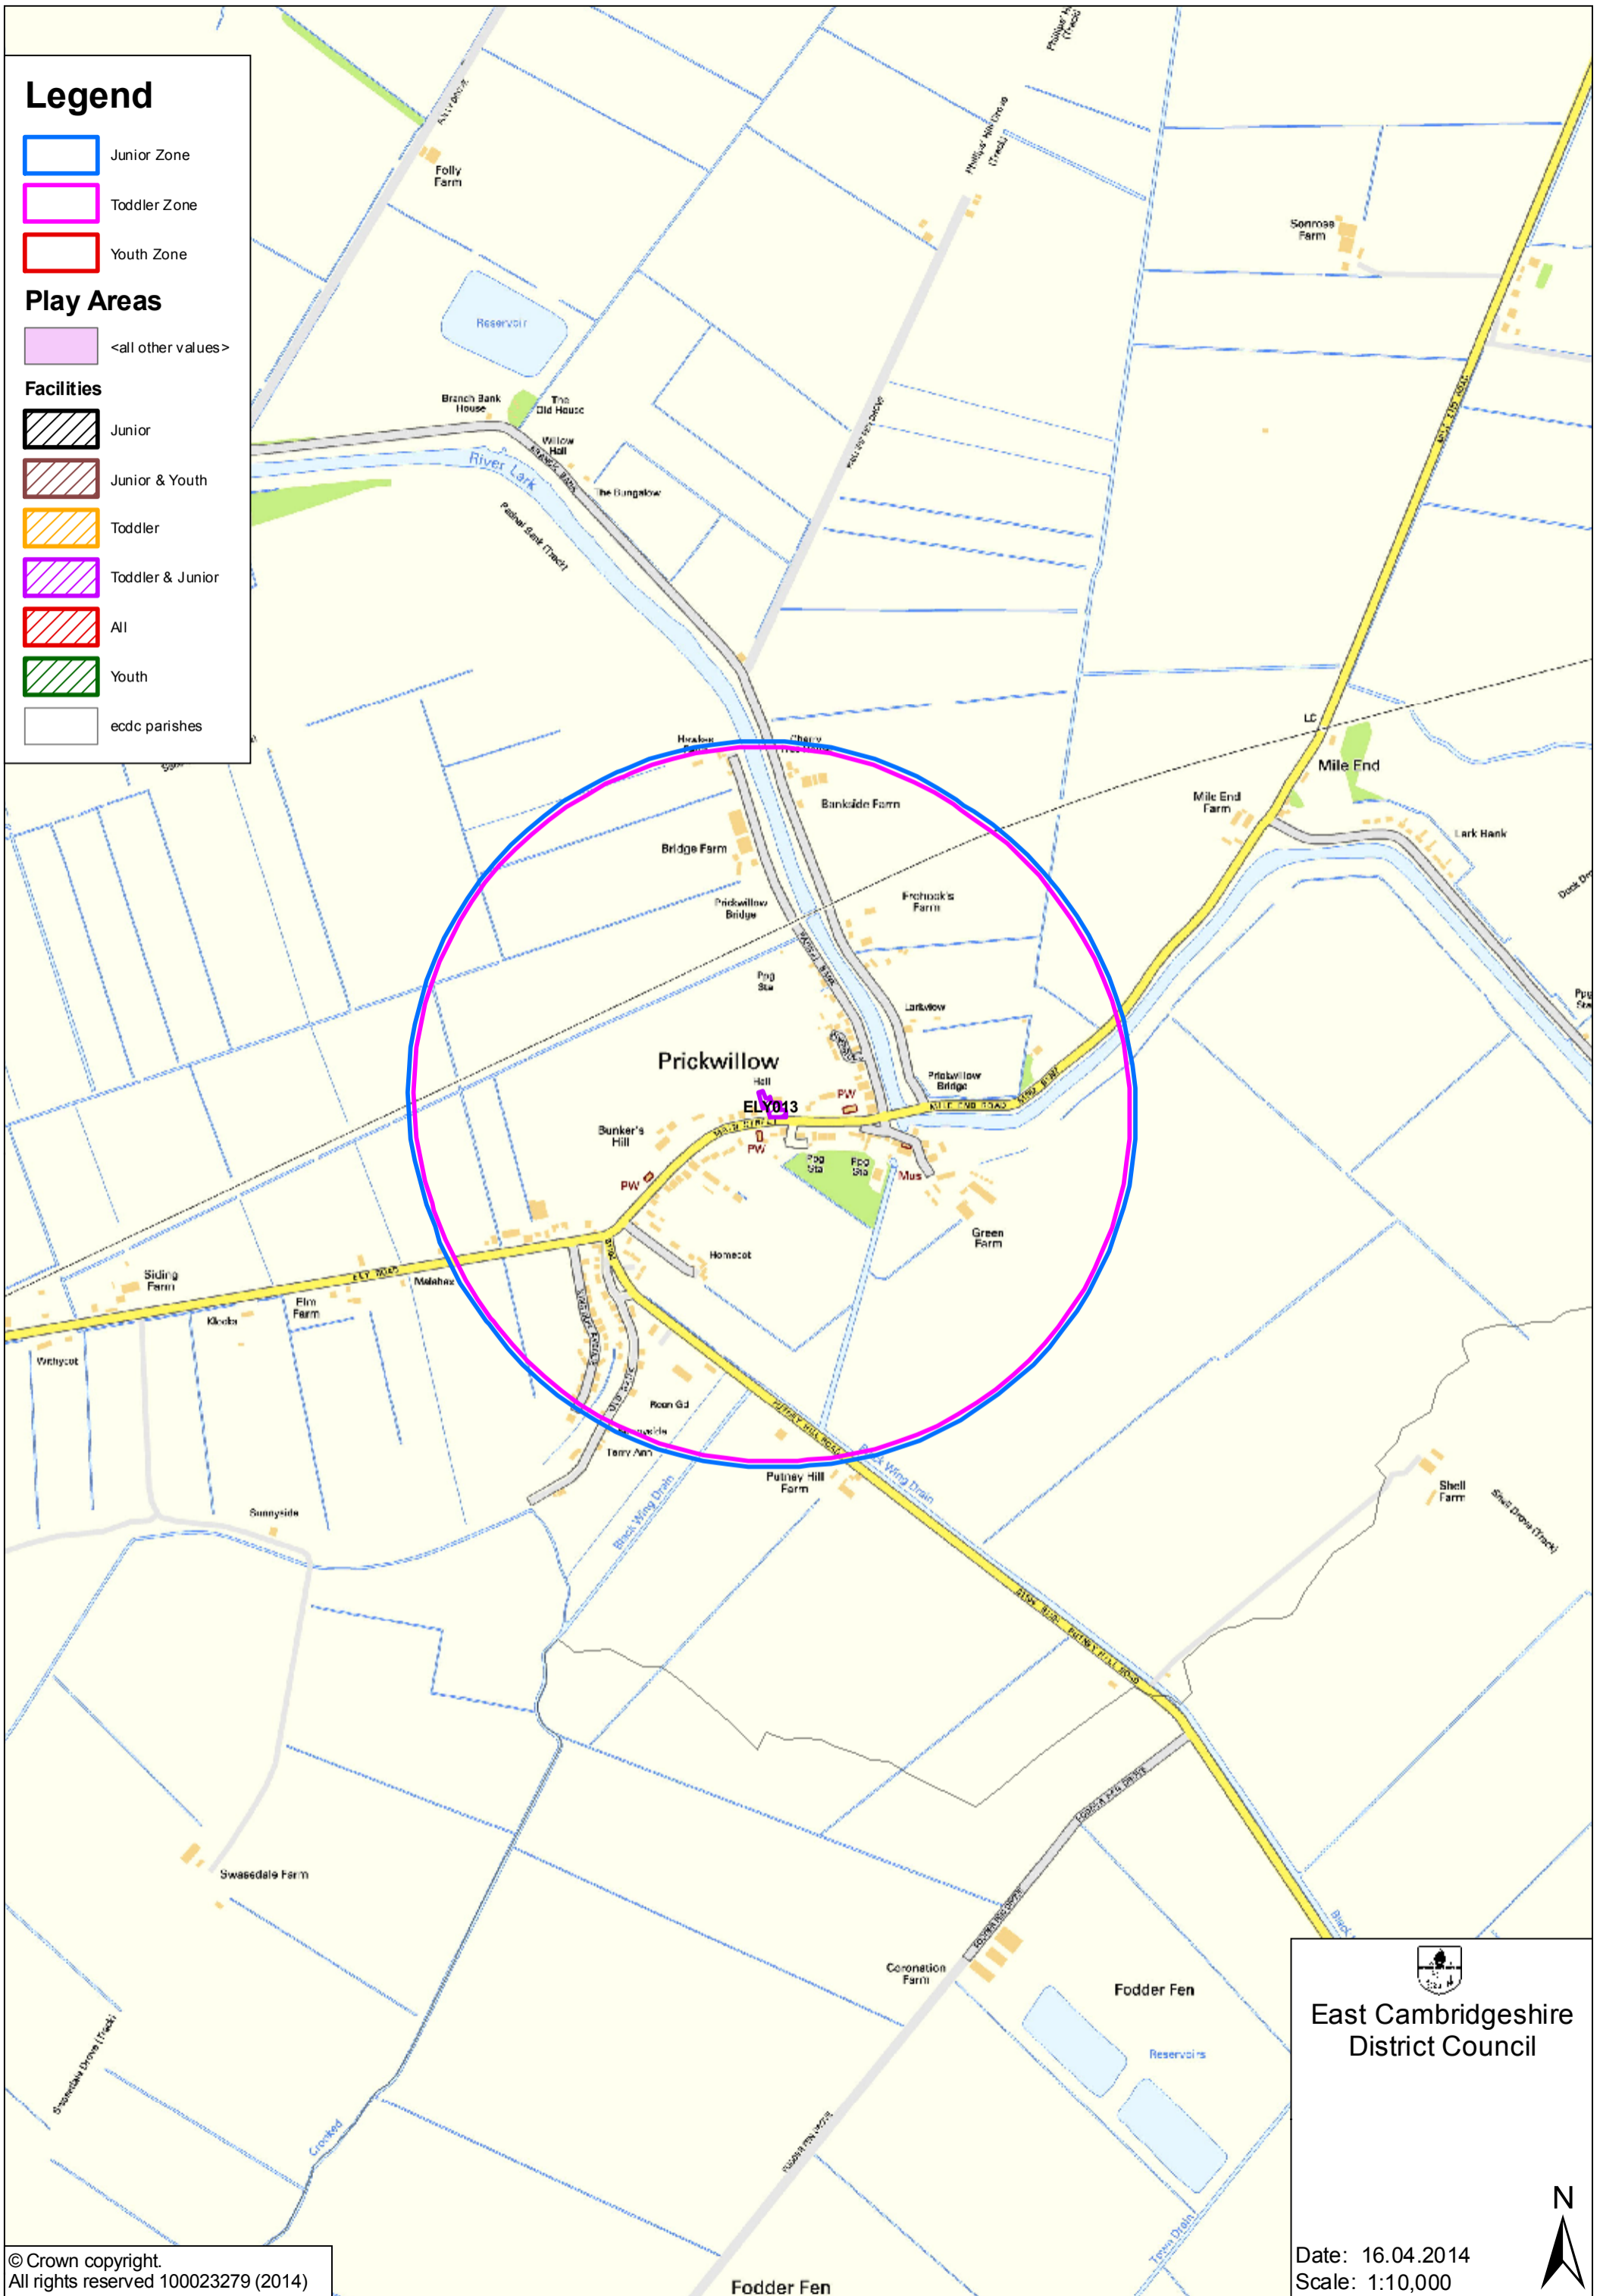

Legend

- Junior Zone
- Toddler Zone
- Youth Zone

Play Areas

- <all other values>

Facilities

- Junior
- Junior & Youth
- Toddler
- Toddler & Junior
- All
- Youth
- ecdc parishes

East Cambridgeshire District Council

Date: 16.04.2014
Scale: 1:10,000