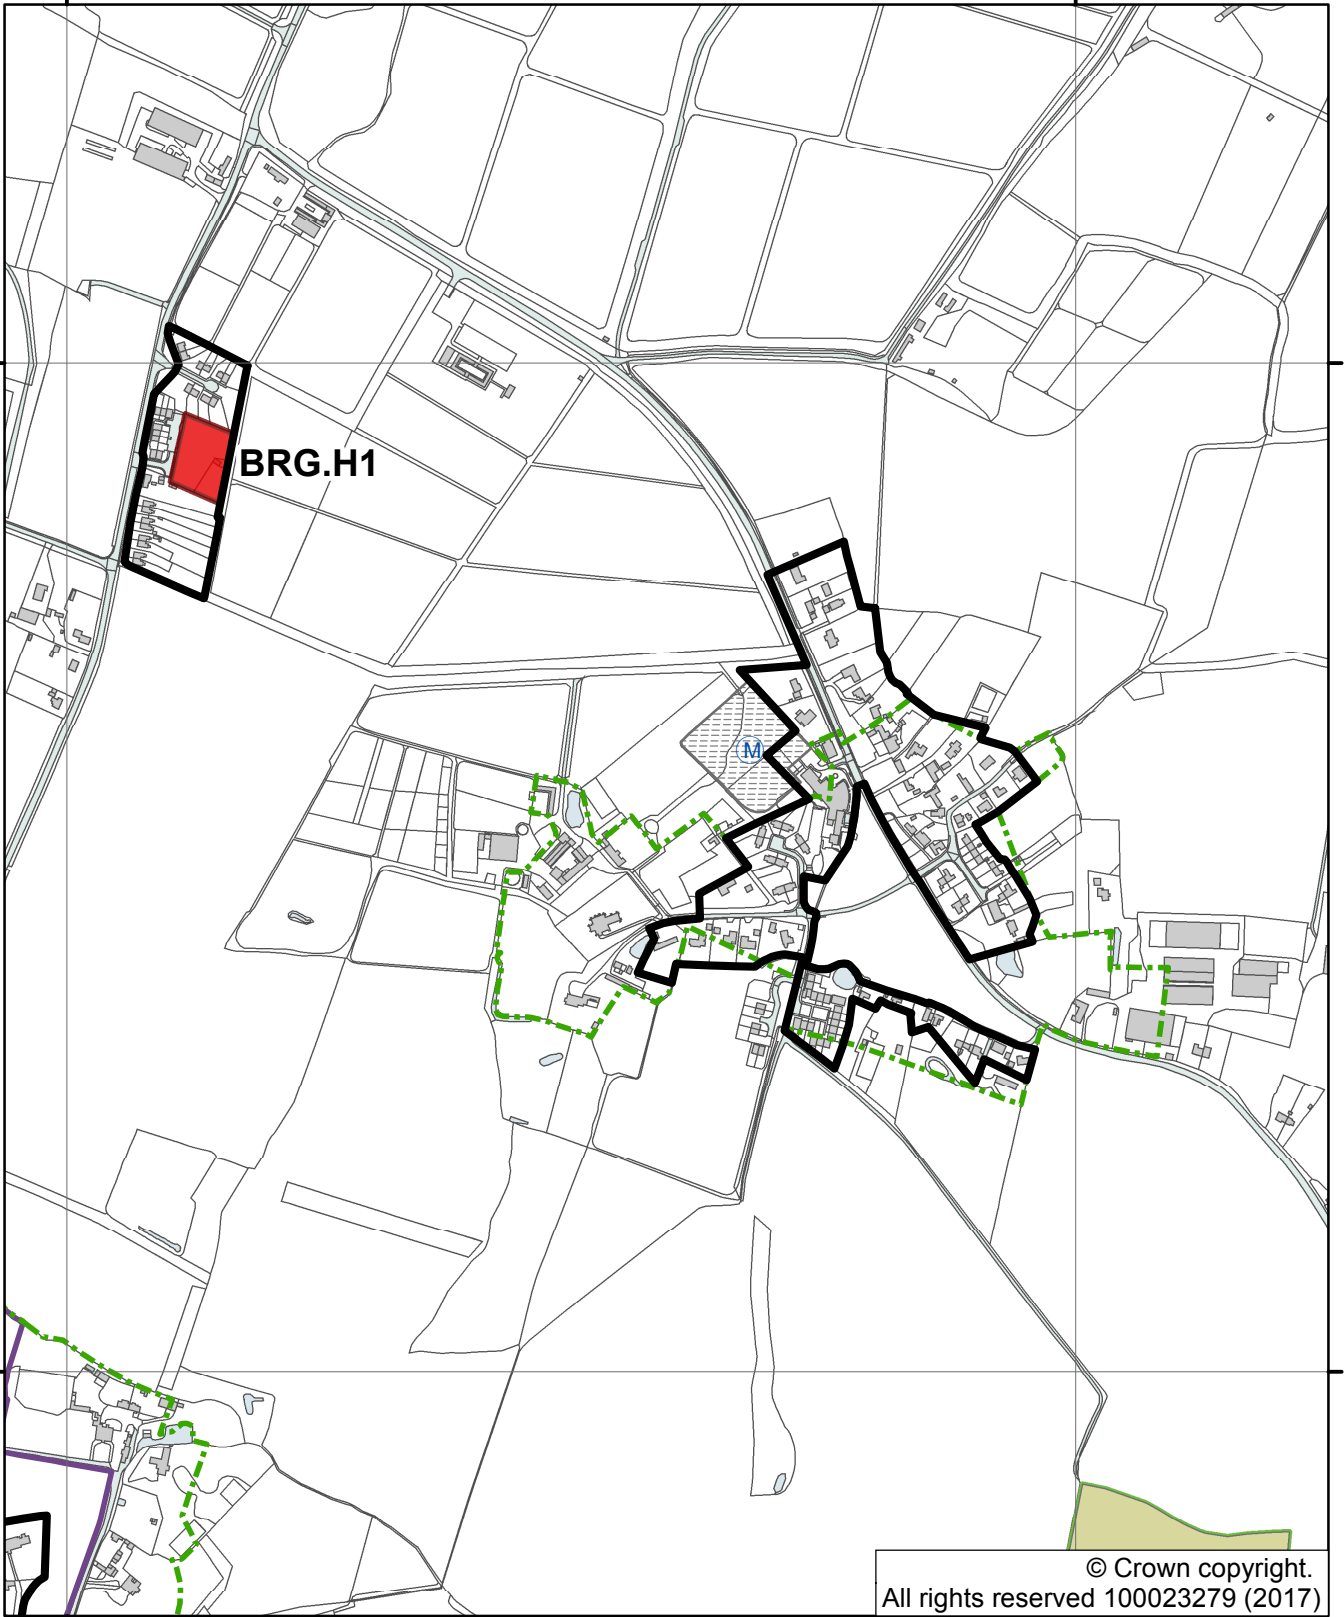

563000 000000

564000 000000

256000 000000

255000 000000

563000 000000

564000 000000

255000 000000

256000 000000

Policies Map (Nov 2017) Burrough Green & Burrough End (Inset Map 7)

- Housing
- Development Envelope
- Conservation Area
- County Wildlife Site
- M Scheduled Monument
- Scheduled Monument buffer
- Site of Special Scientific Interest
- Area of Ancient Woodland

East Cambridgeshire
District Council

N

1:7,500