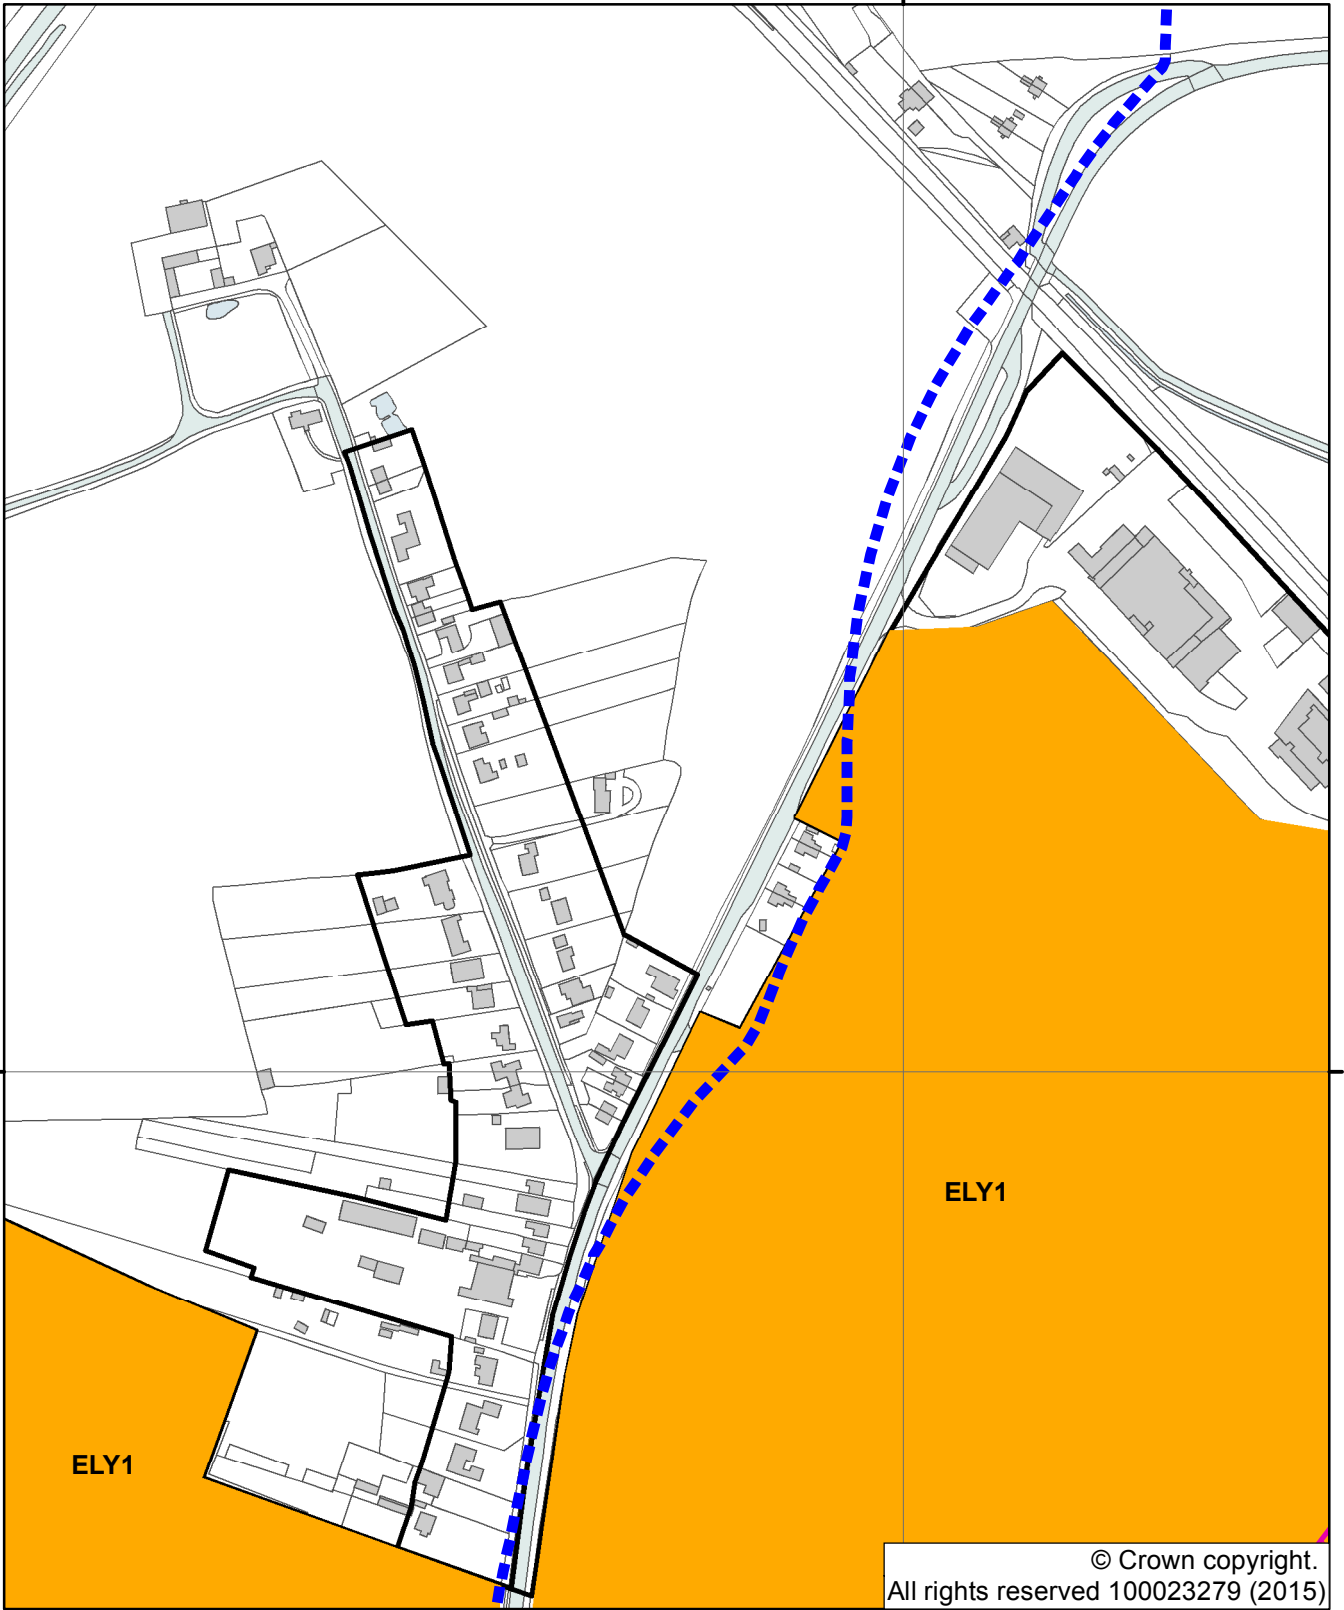

555000 000000

555000 000000

Policies Map (April 2015) Chettisham (Insert Map 8.9)
Key:

-  **Development Envelope**
-  **Housing led/mixed use allocation (see Ely Vision)**
ELY X
Local Plan Policy
-  **Mineral & Waste Area of Search**
-  **Water Treatment Works Safeguarding Area**

East Cambridgeshire
 District Council

Not to scale