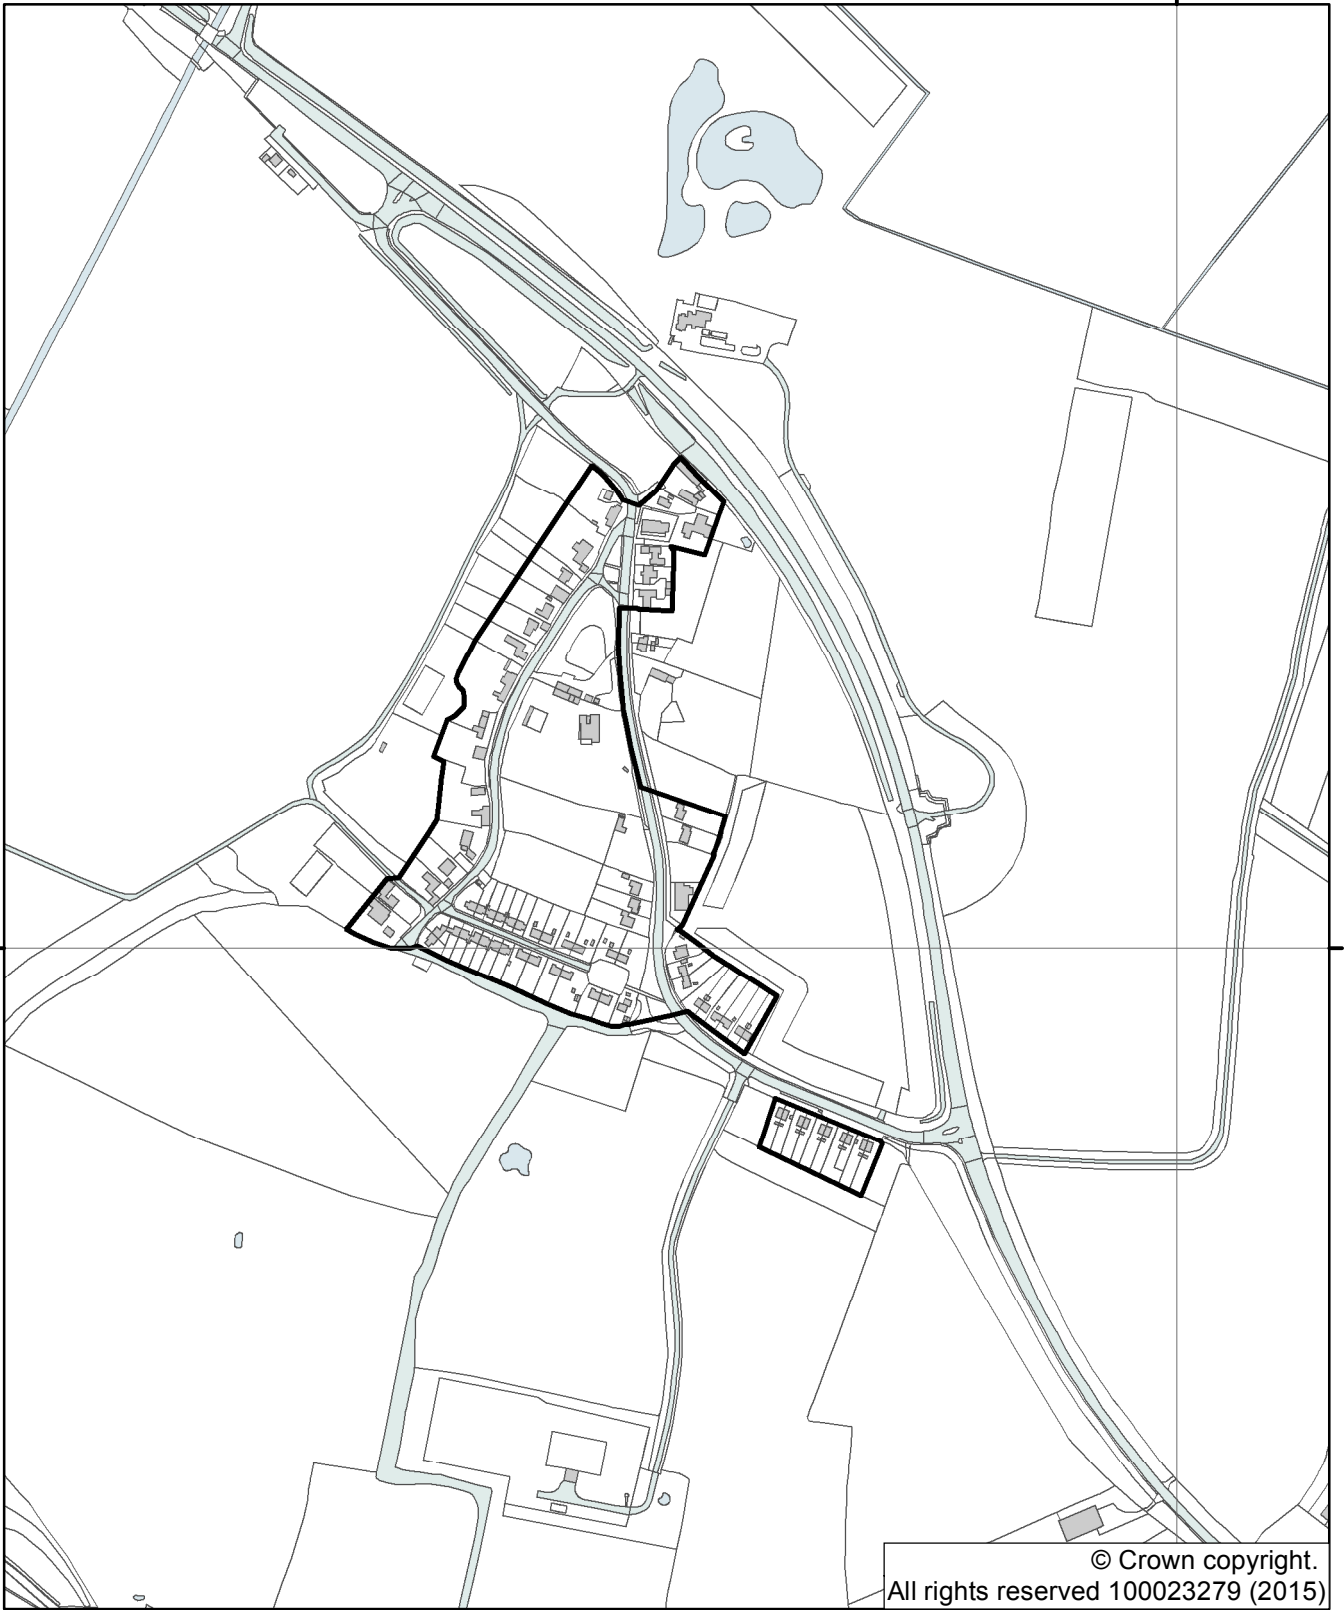

556000.000000

© Crown copyright.
All rights reserved 100023279 (2015)

556000.000000

Policies Map (April 2015) Stuntney (Insert Map 8.38)
Key:
 **Development Envelope**

East Cambridgeshire
District Council

Not to scale