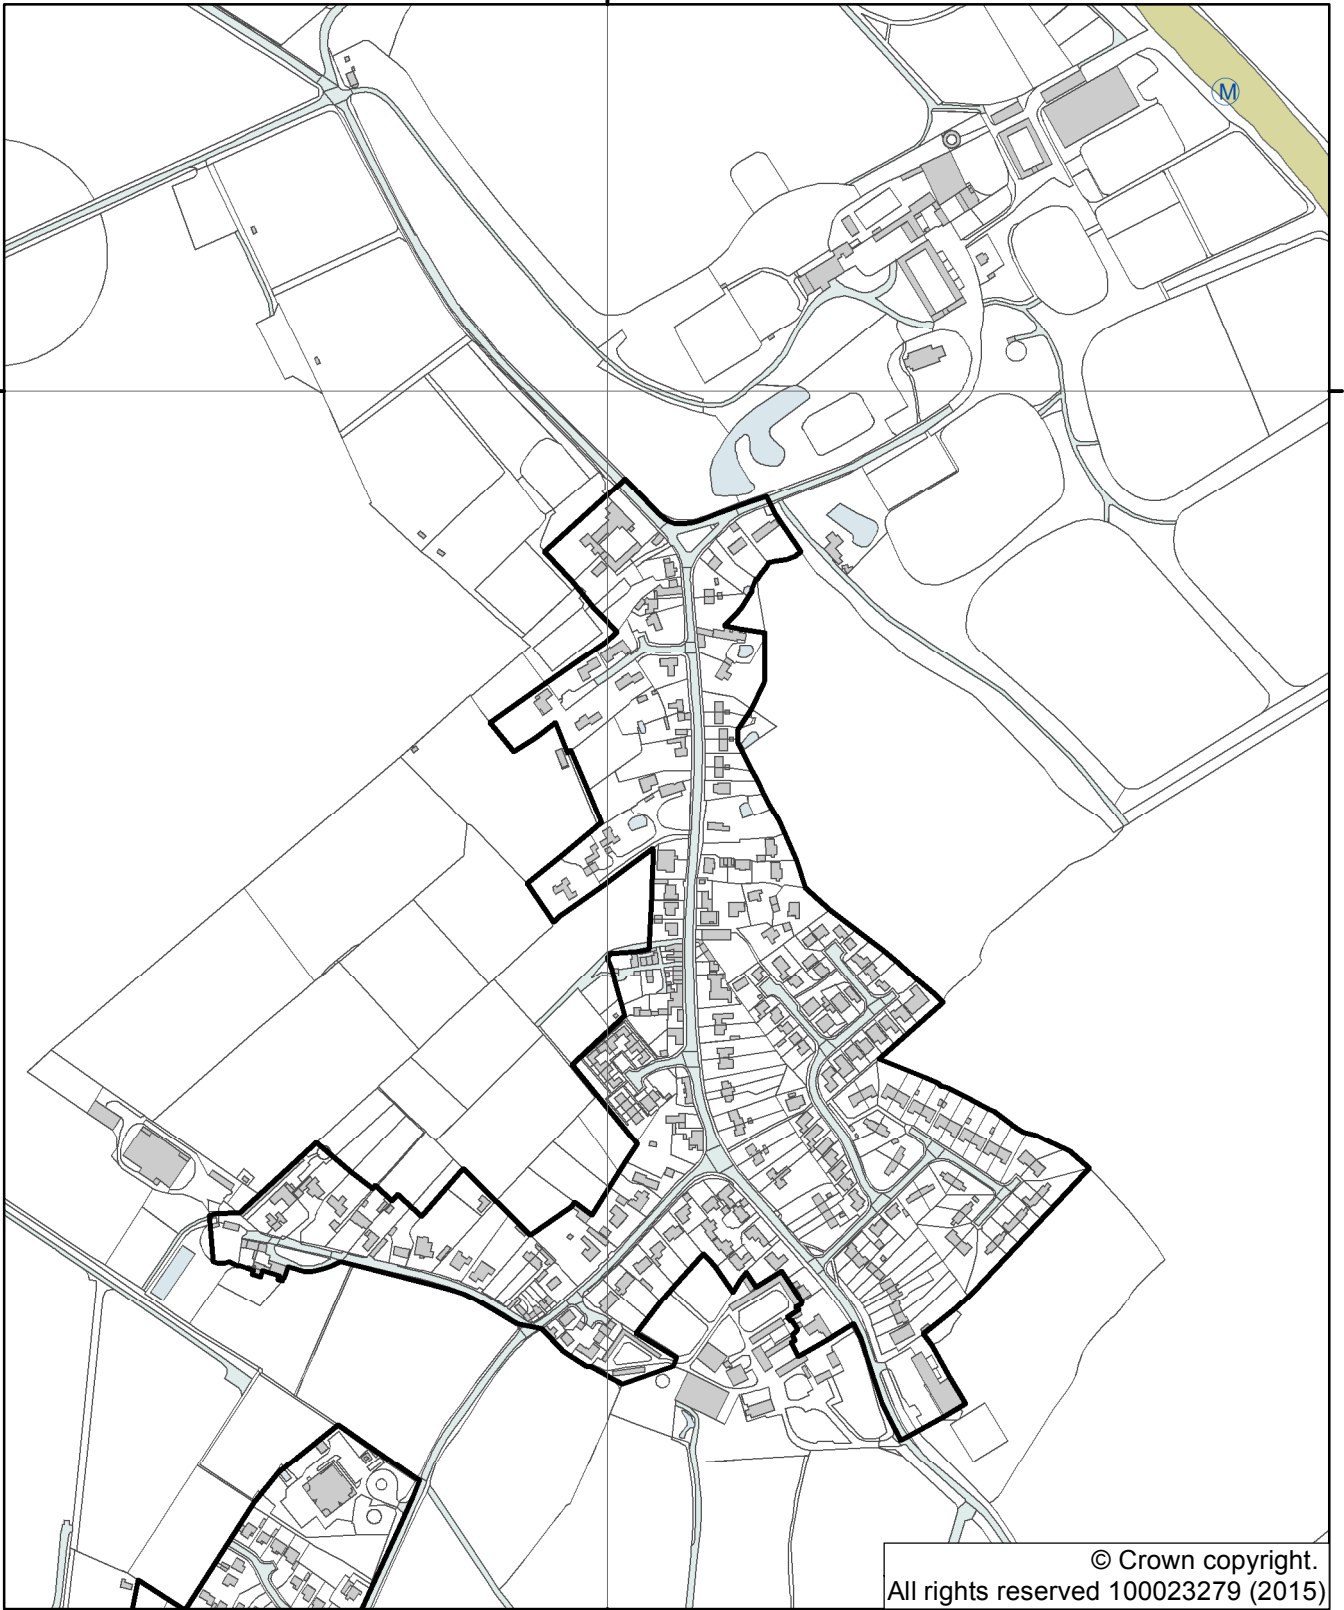

564000 000000

259000 000000

259000 000000

© Crown copyright.
All rights reserved 100023279 (2015)

564000 000000

Policies Map (April 2015) Stetchworth (Insert Map 8.36)
Key:

-  **Development Envelope**
-  **Scheduled Ancient Monument**
-  **Site of Special Scientific Interest**

East Cambridgeshire
District Council

Not to scale